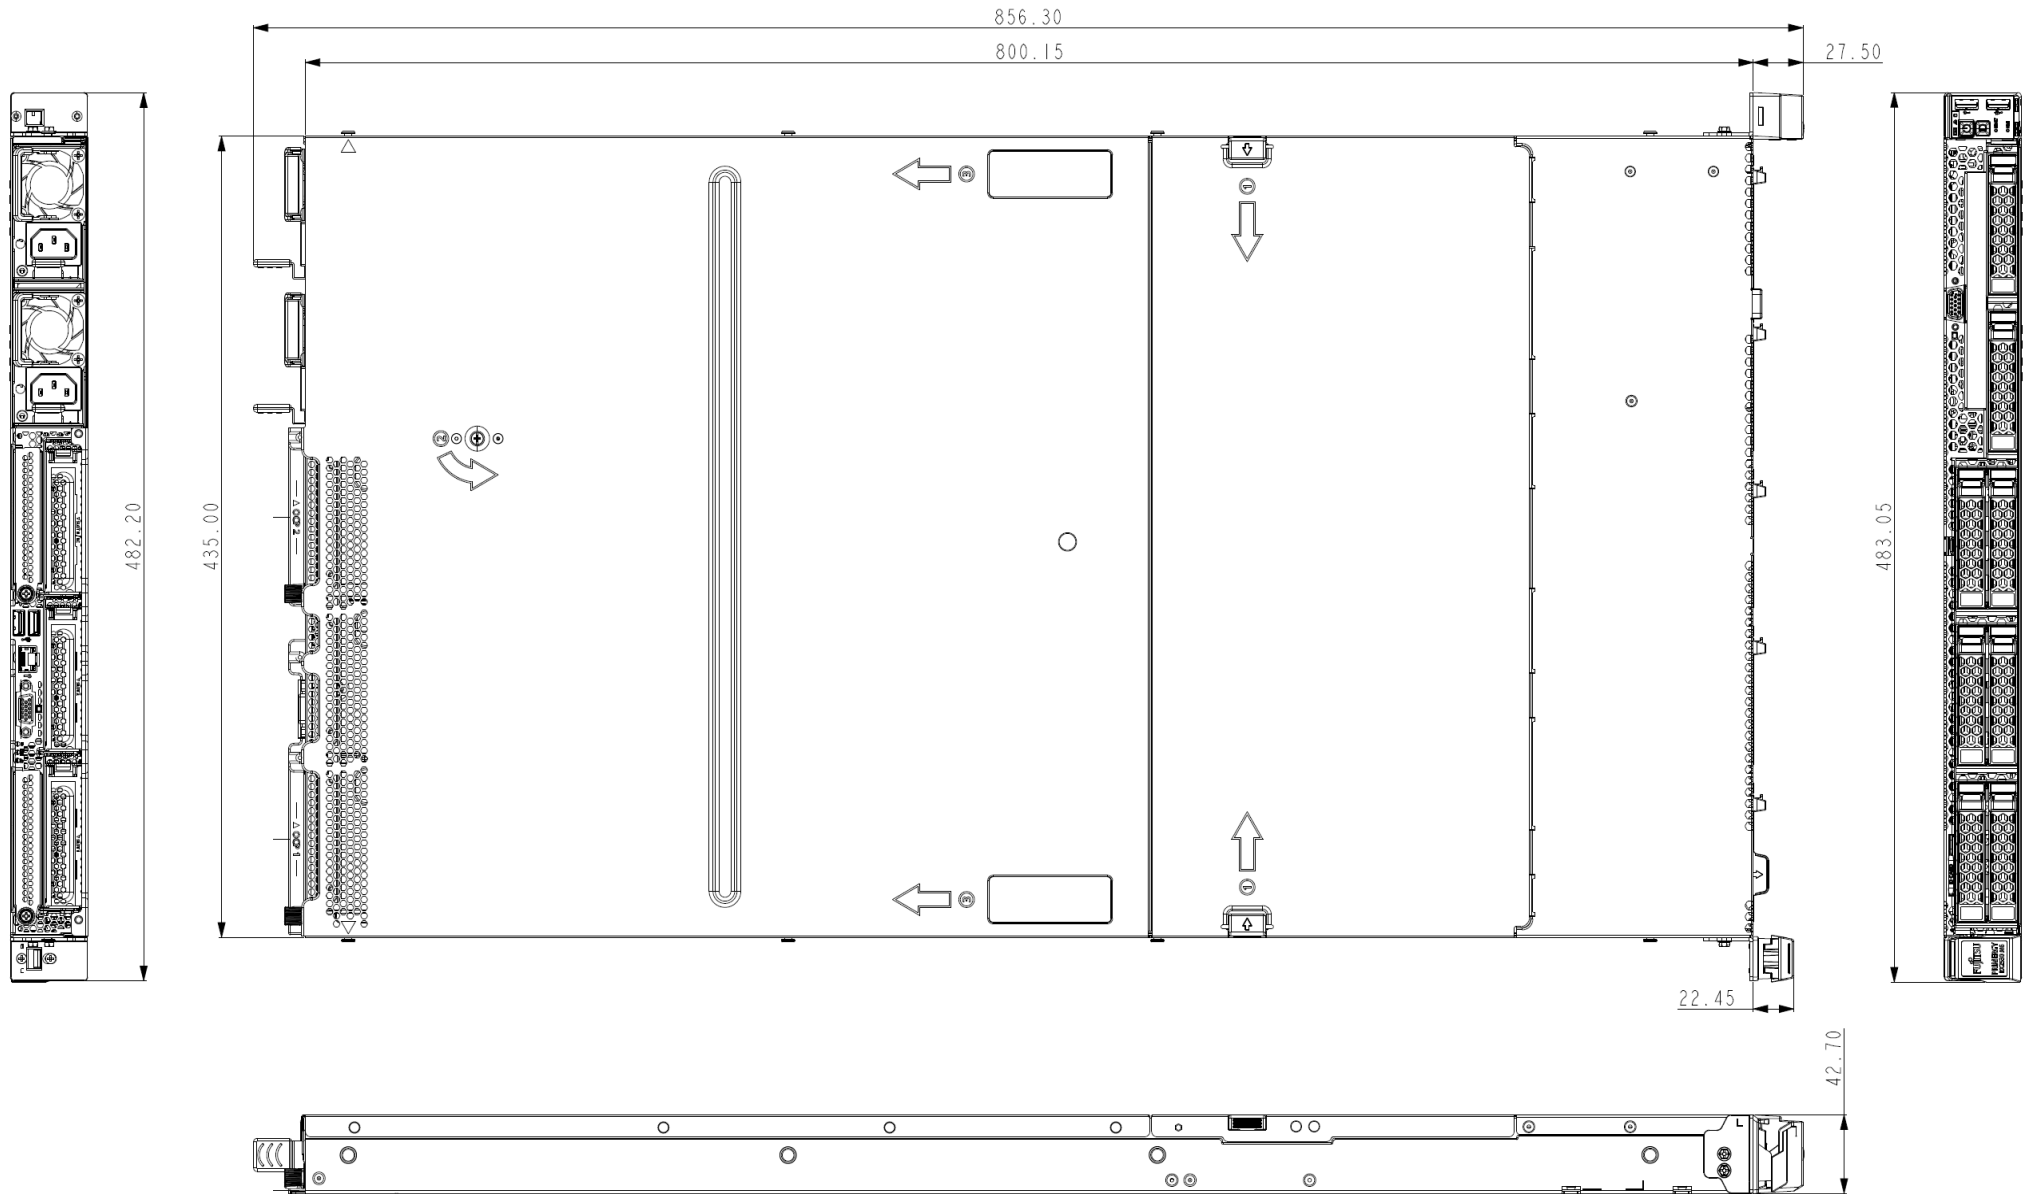

# Fujitsu Server PRIMERGY RX2530 M6 (2.5"x8) [AC電源搭載時]

# Fujitsu Server PRIMERGY RX2530 M6 (3.5"x4) [DC電源搭載時]

# Fujitsu Server PRIMERGY RX2530 M6 (Short Depth筐体/2.5"x8) [AC電源搭載時]