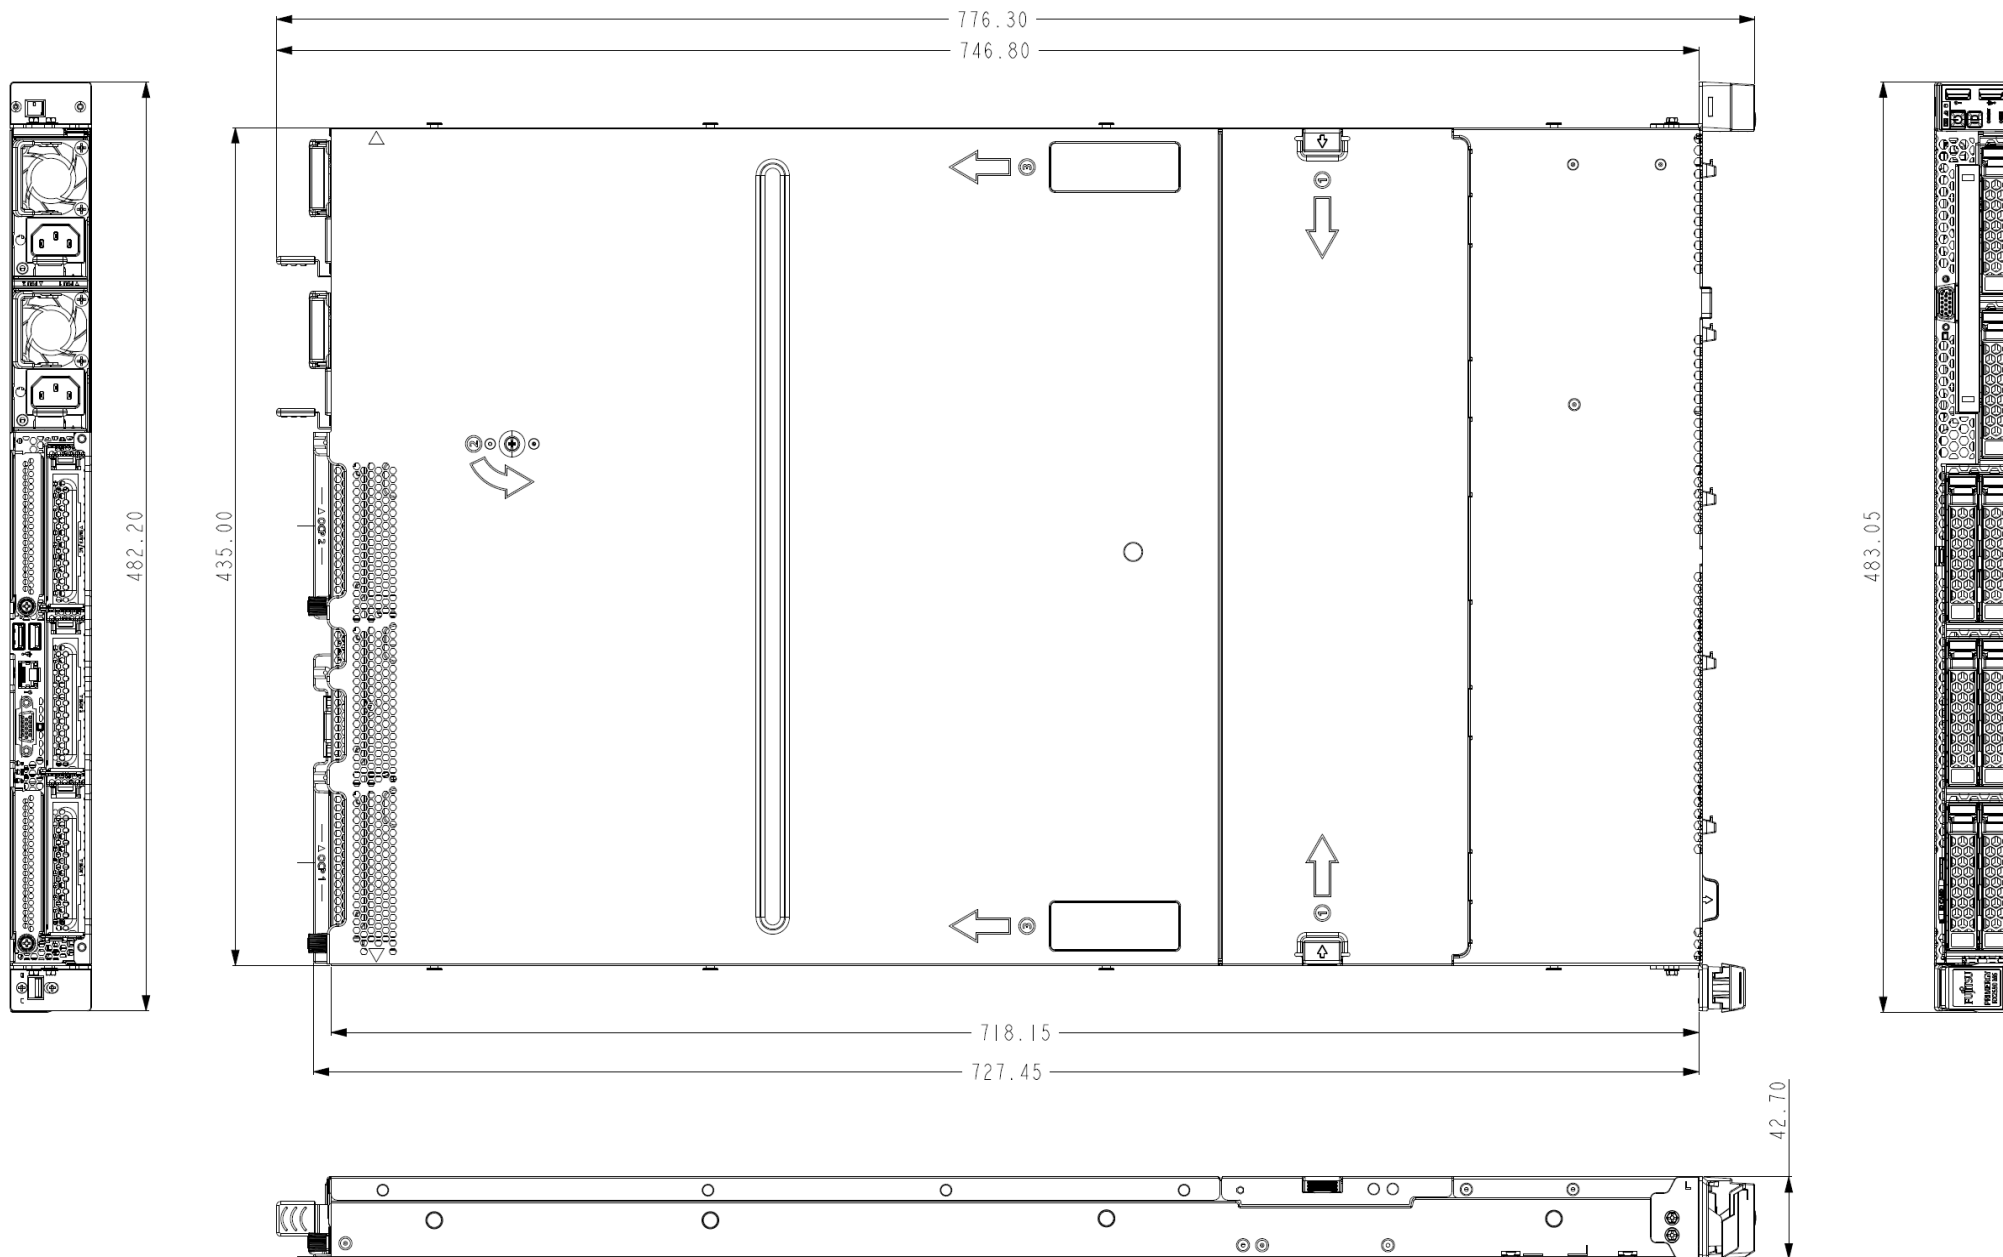

Fujitsu Server PRIMERGY RX2530 M6 (Short Depth筐体/2.5"x8) [AC電源搭載時]