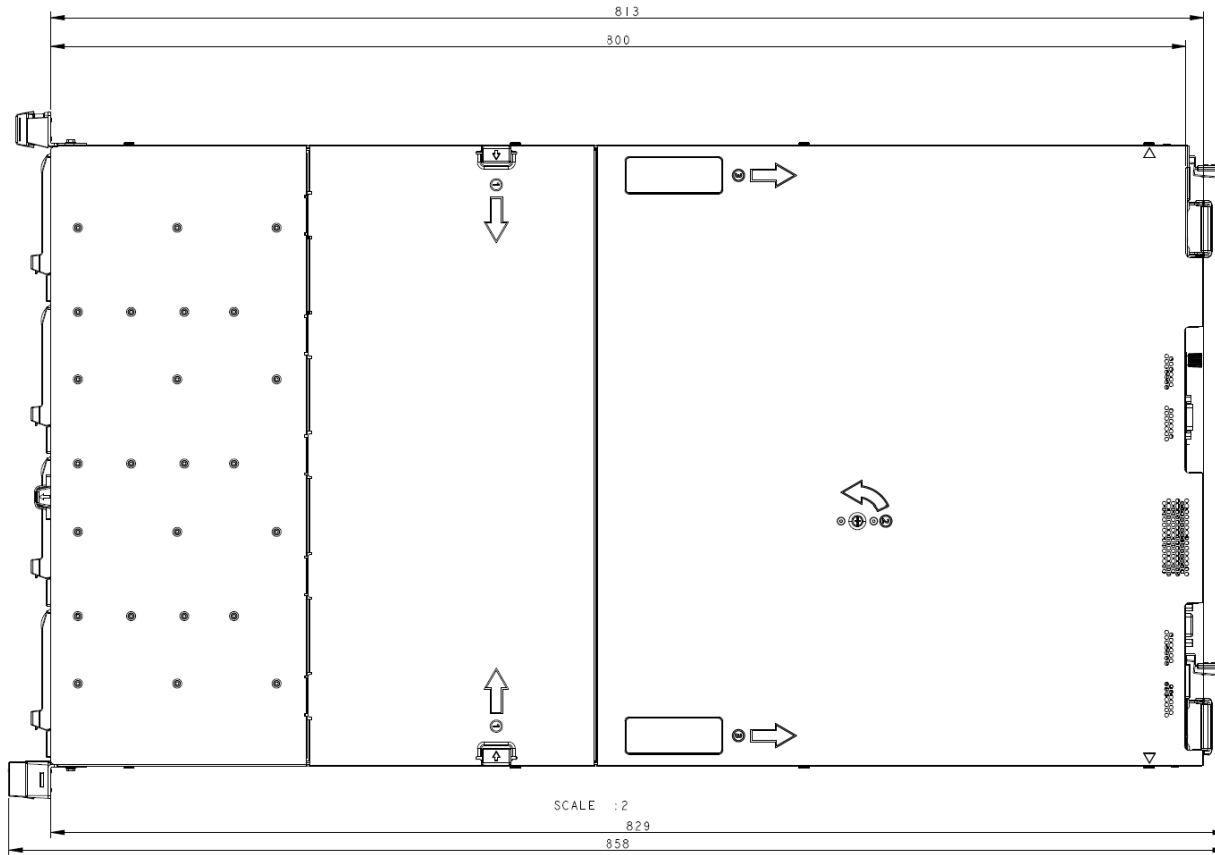

# Fujitsu Server PRIMERGY RX2450 M2(3.5"x10) AC PSU