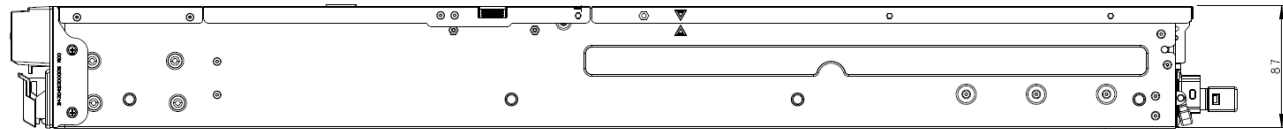

Fujitsu Server PRIMERGY RX2450 M2(2.5"x16) DC PSU