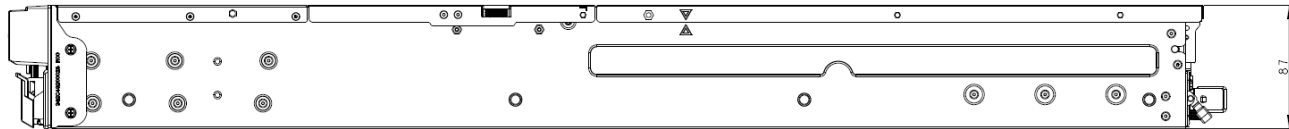

# Fujitsu Server PRIMERGY RX2450 M2(3.5"x10) AC PSU