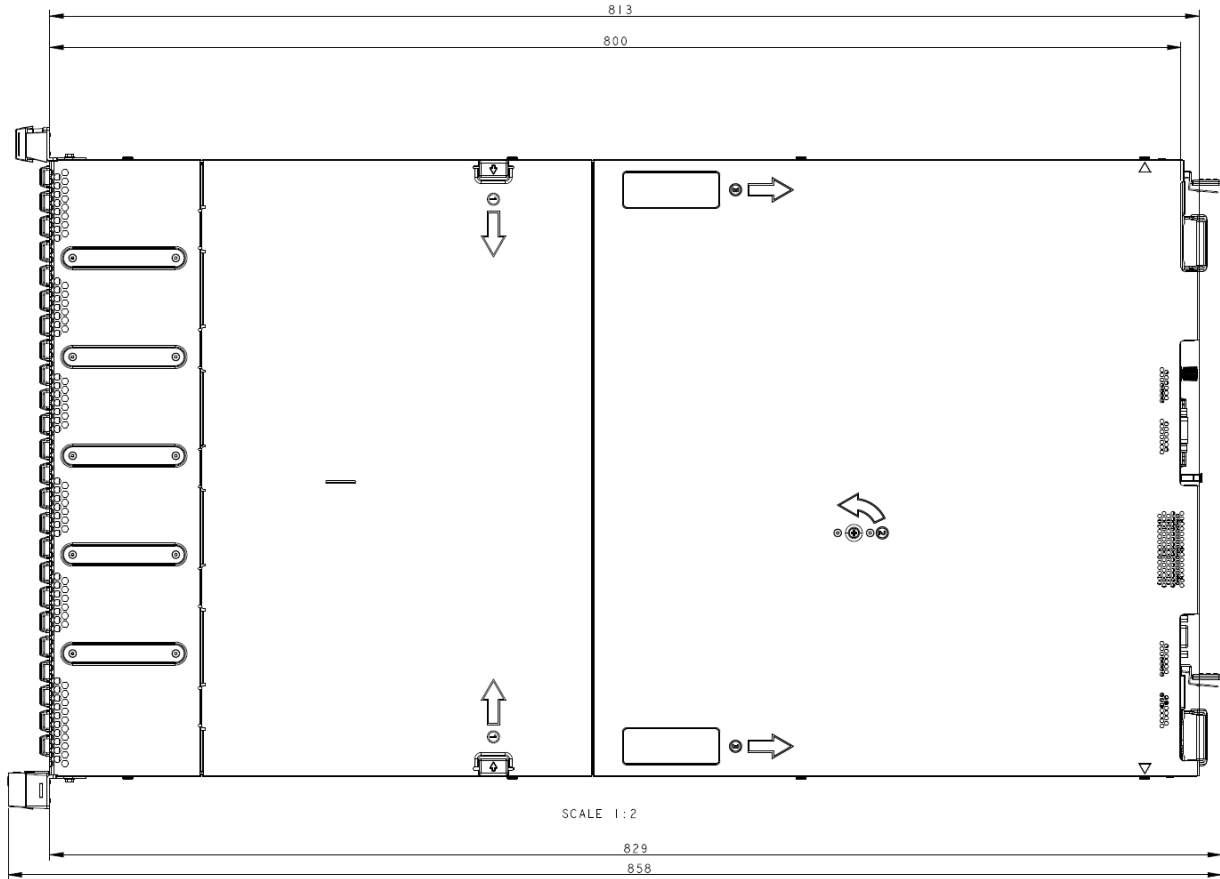

Fujitsu Server PRIMERGY RX2450 M2(2.5"x24) AC PSU