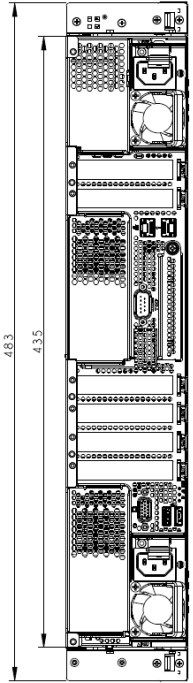

Fujitsu Server PRIMERGY RX2450 M2(2.5"x16) AC PSU