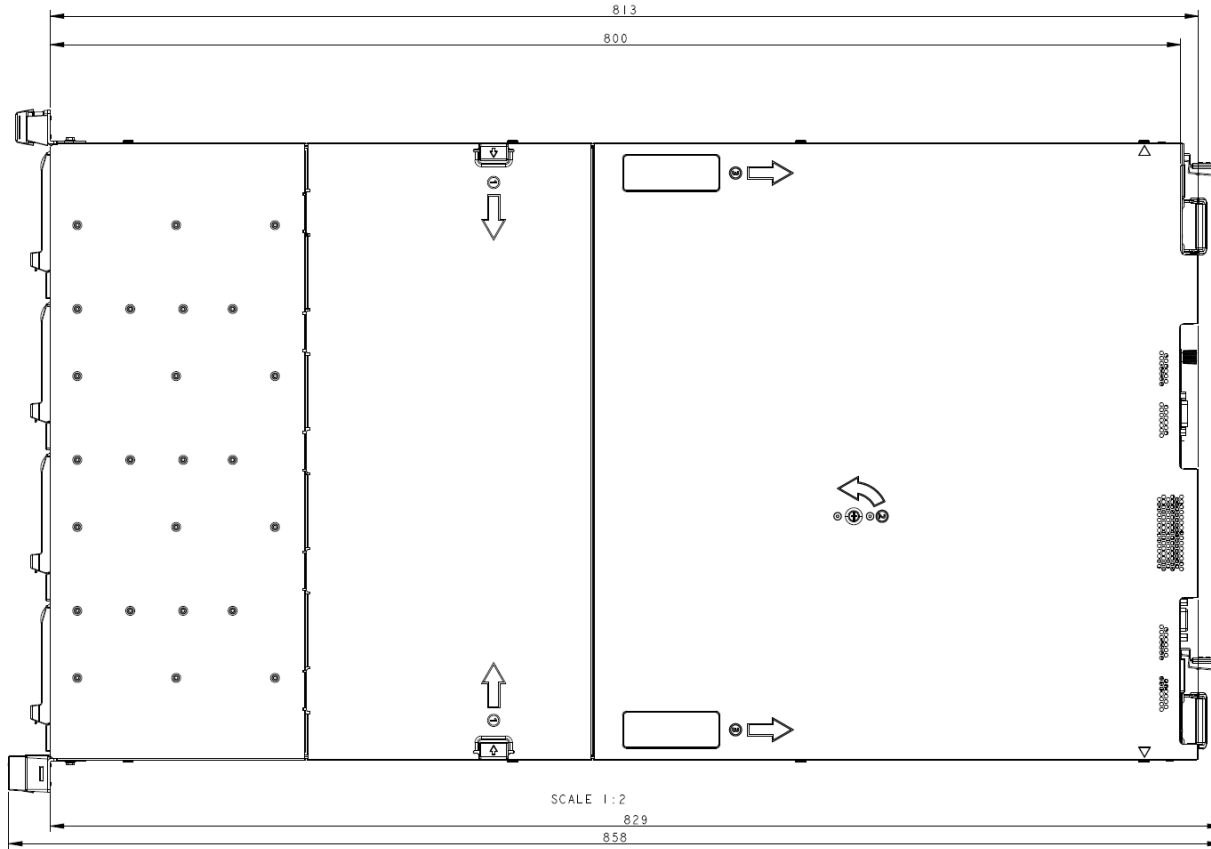

Fujitsu Server PRIMERGY RX2450 M2(3.5"x12) AC PSU