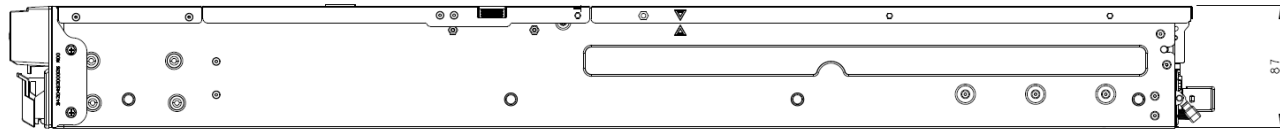

Fujitsu Server PRIMERGY RX2450 M2(2.5"x16) AC PSU