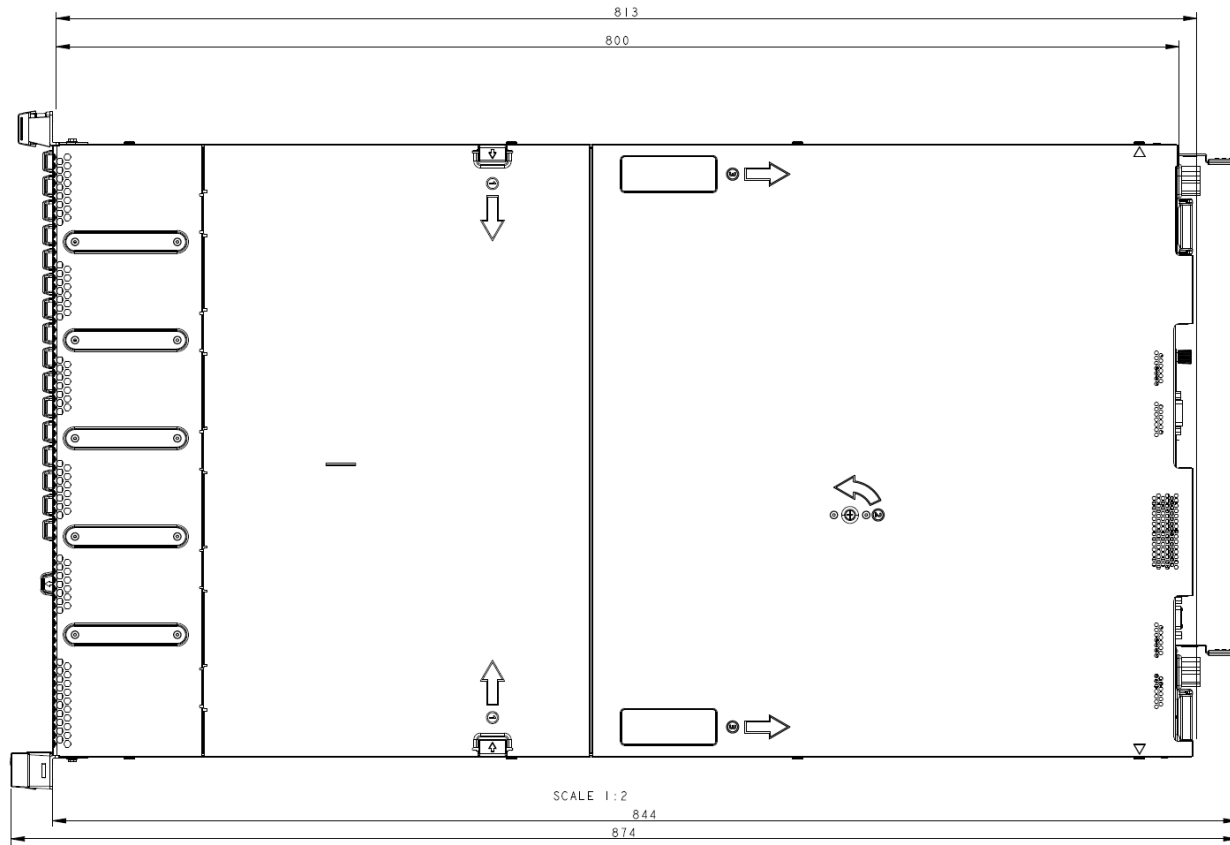

Fujitsu Server PRIMERGY RX2450 M2(2.5"x16) DC PSU