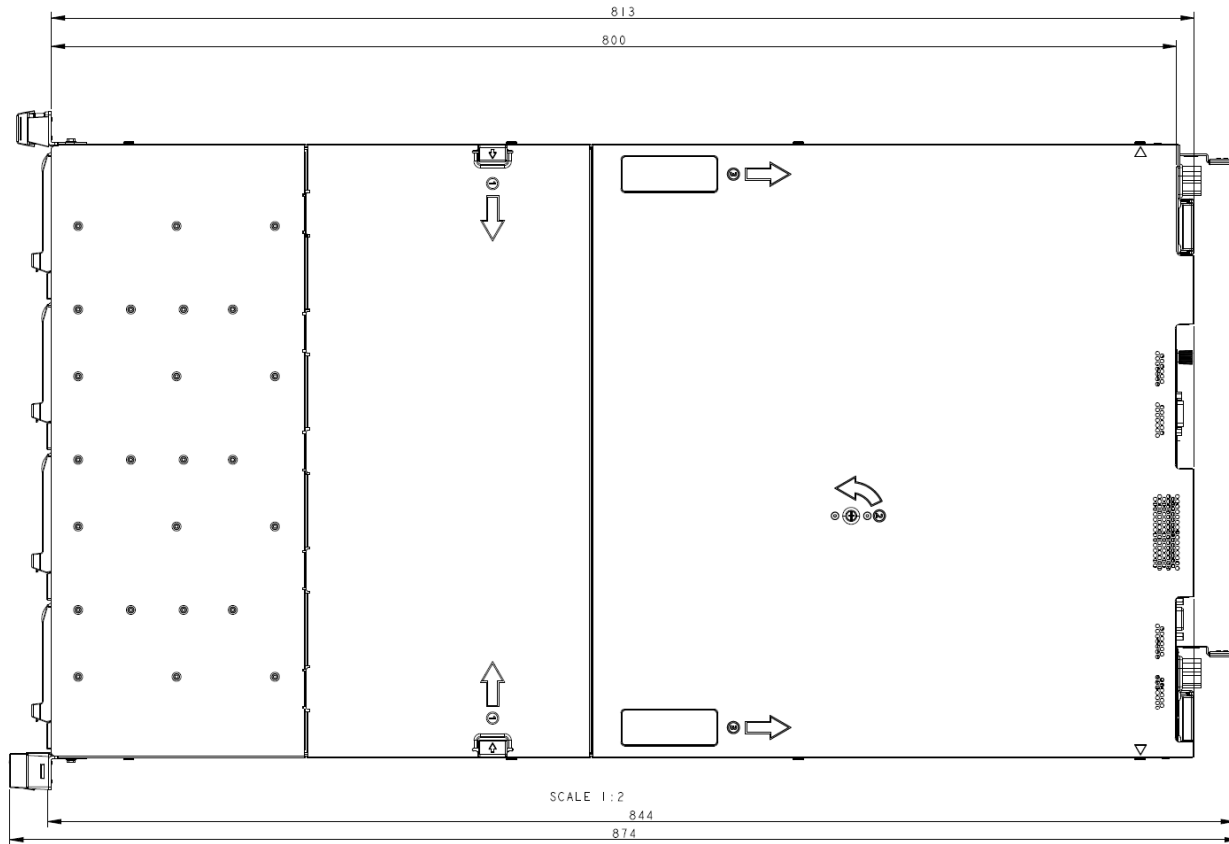

Fujitsu Server PRIMERGY RX2450 M2(3.5"x12) DC PSU