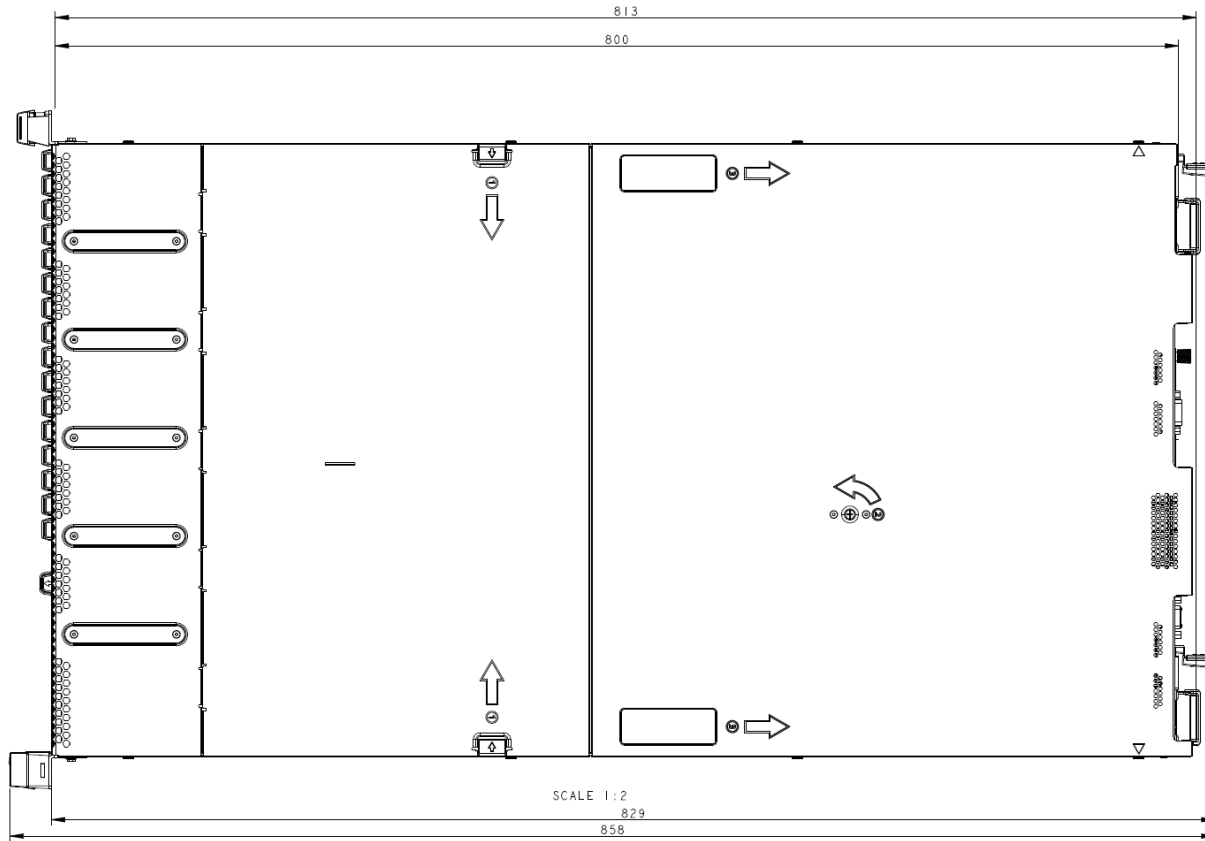

Fujitsu Server PRIMERGY RX2450 M2(2.5"x16) AC PSU