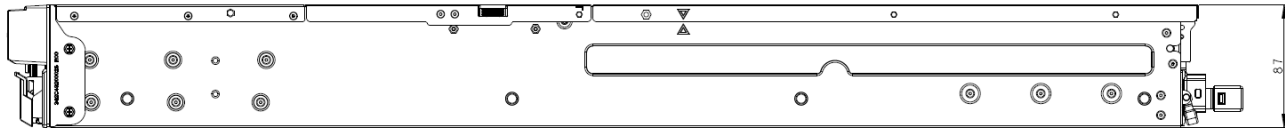

Fujitsu Server PRIMERGY RX2450 M2(3.5"x10) DC PSU