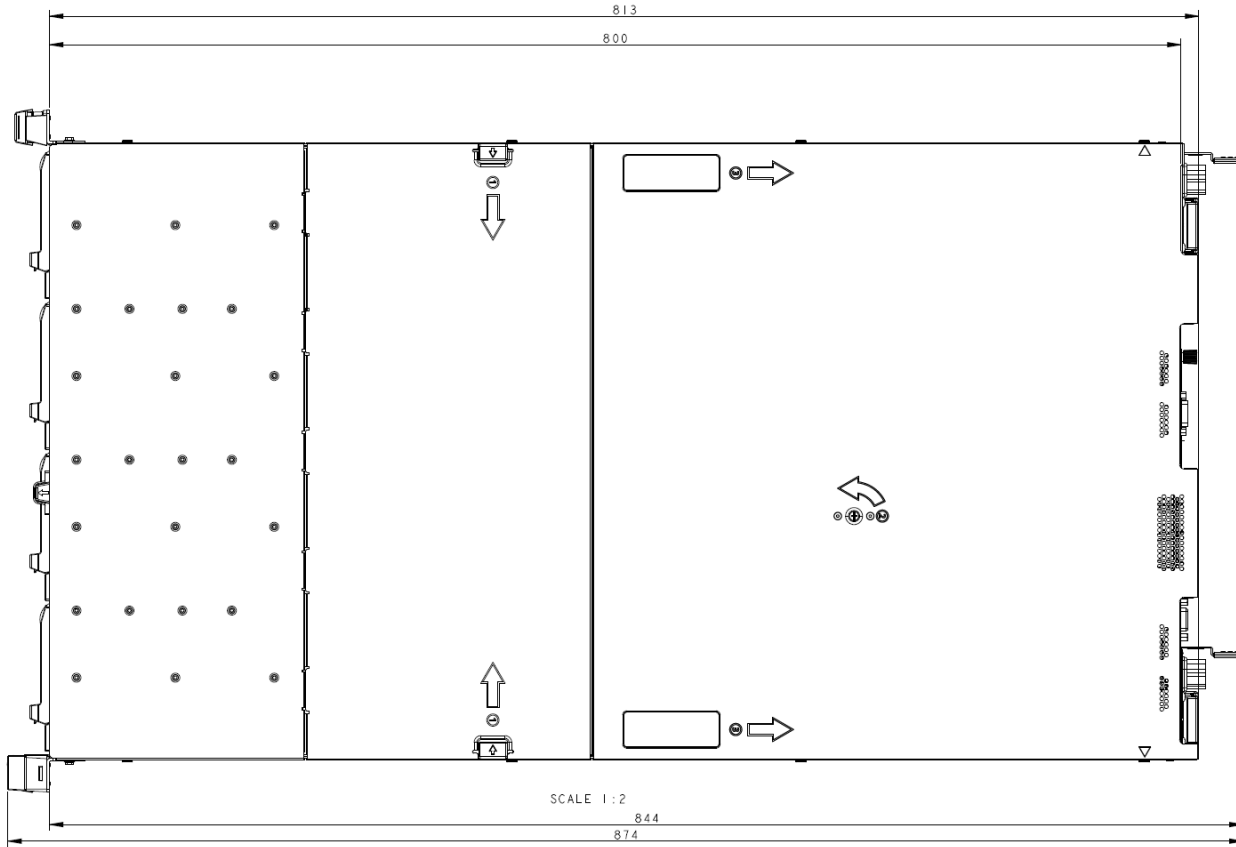

Fujitsu Server PRIMERGY RX2450 M2(3.5"x10) DC PSU