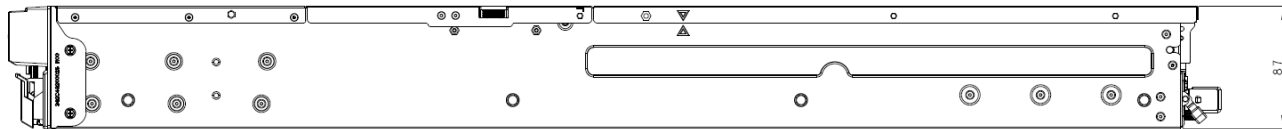

Fujitsu Server PRIMERGY RX2450 M2(3.5"x12) AC PSU