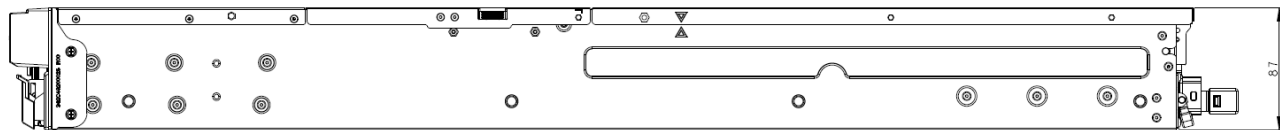

Fujitsu Server PRIMERGY RX2450 M2(3.5"x12) DC PSU