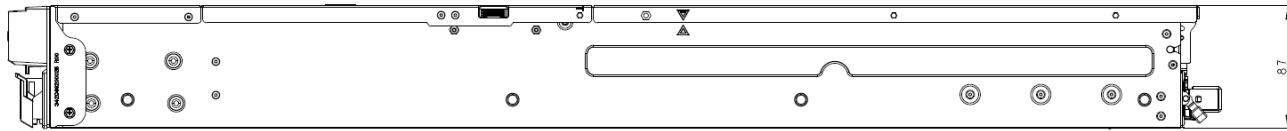

Fujitsu Server PRIMERGY RX2450 M2(2.5"x24) AC PSU