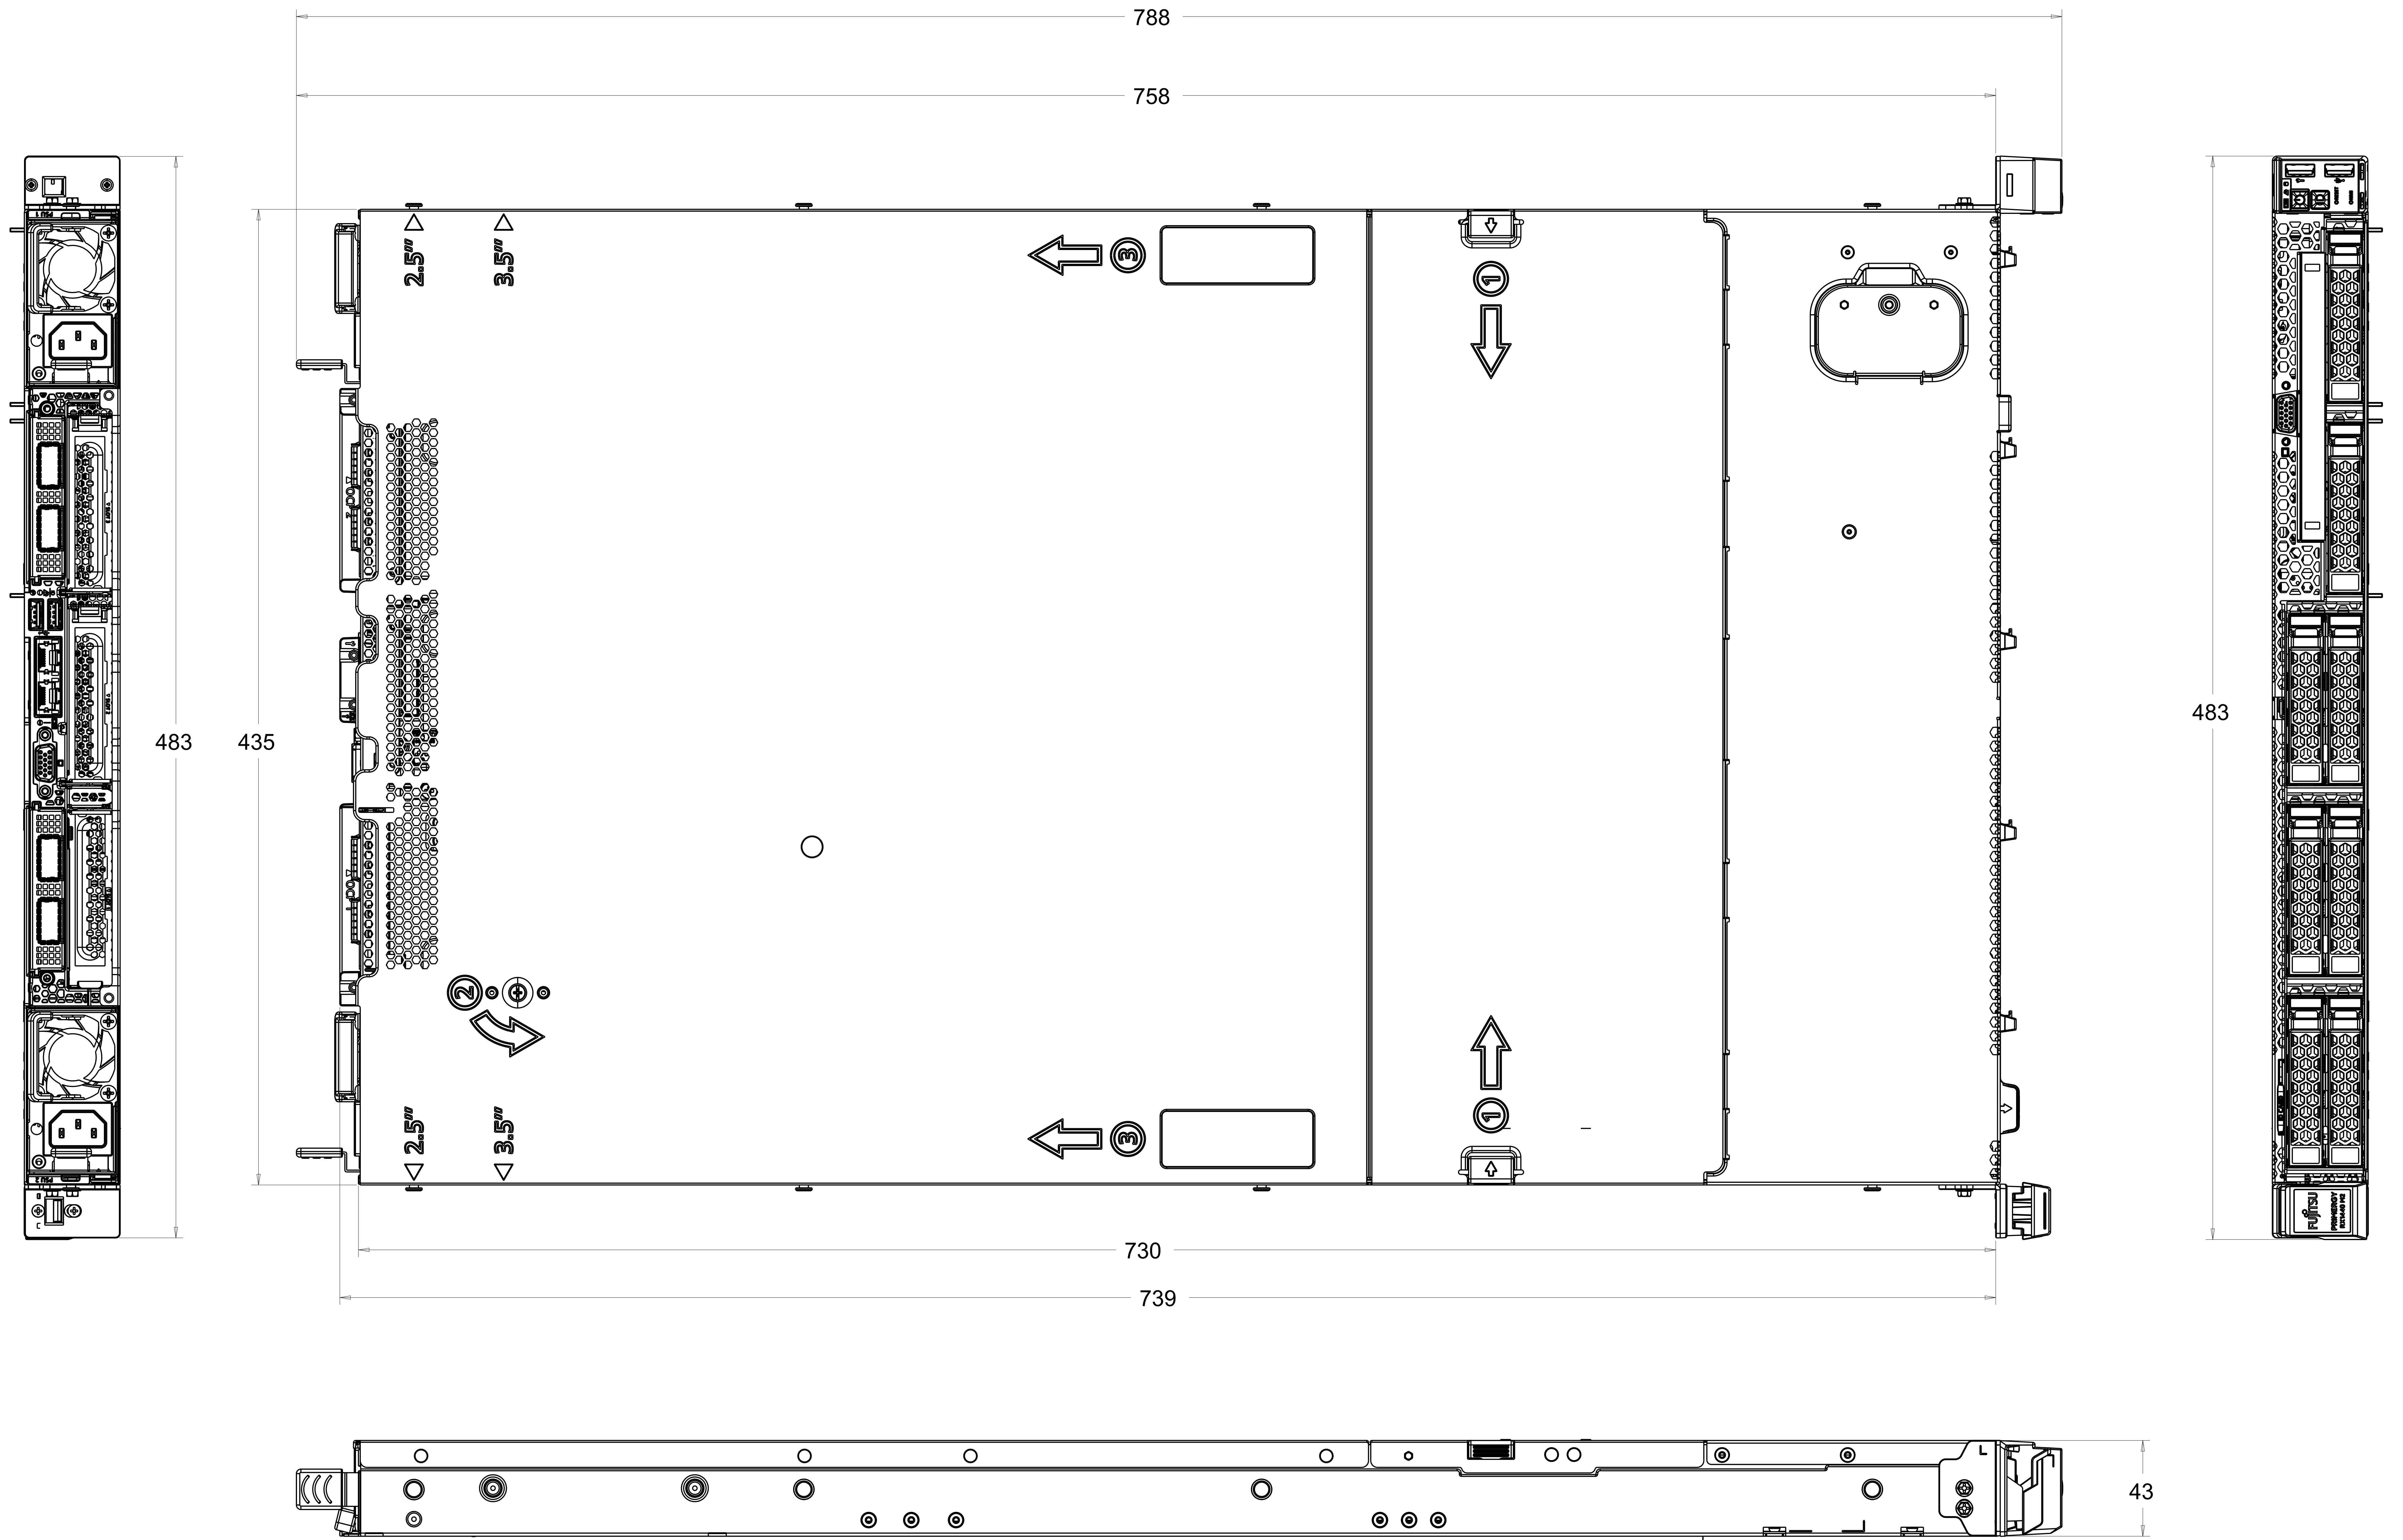

FUJITSU Server PRIMERGY RX1440 M2 4x3.5" Type w/DC PSU

FUJITSU Server PRIMERGY RX1440 M2 8x2.5" Type w/DC PSU

FUJITSU Server PRIMERGY RX1440 M2 8x2.5" Type w/AC PSU

FUJITSU Server PRIMERGY RX1440 M2 10x2.5" Type w/DC PSU