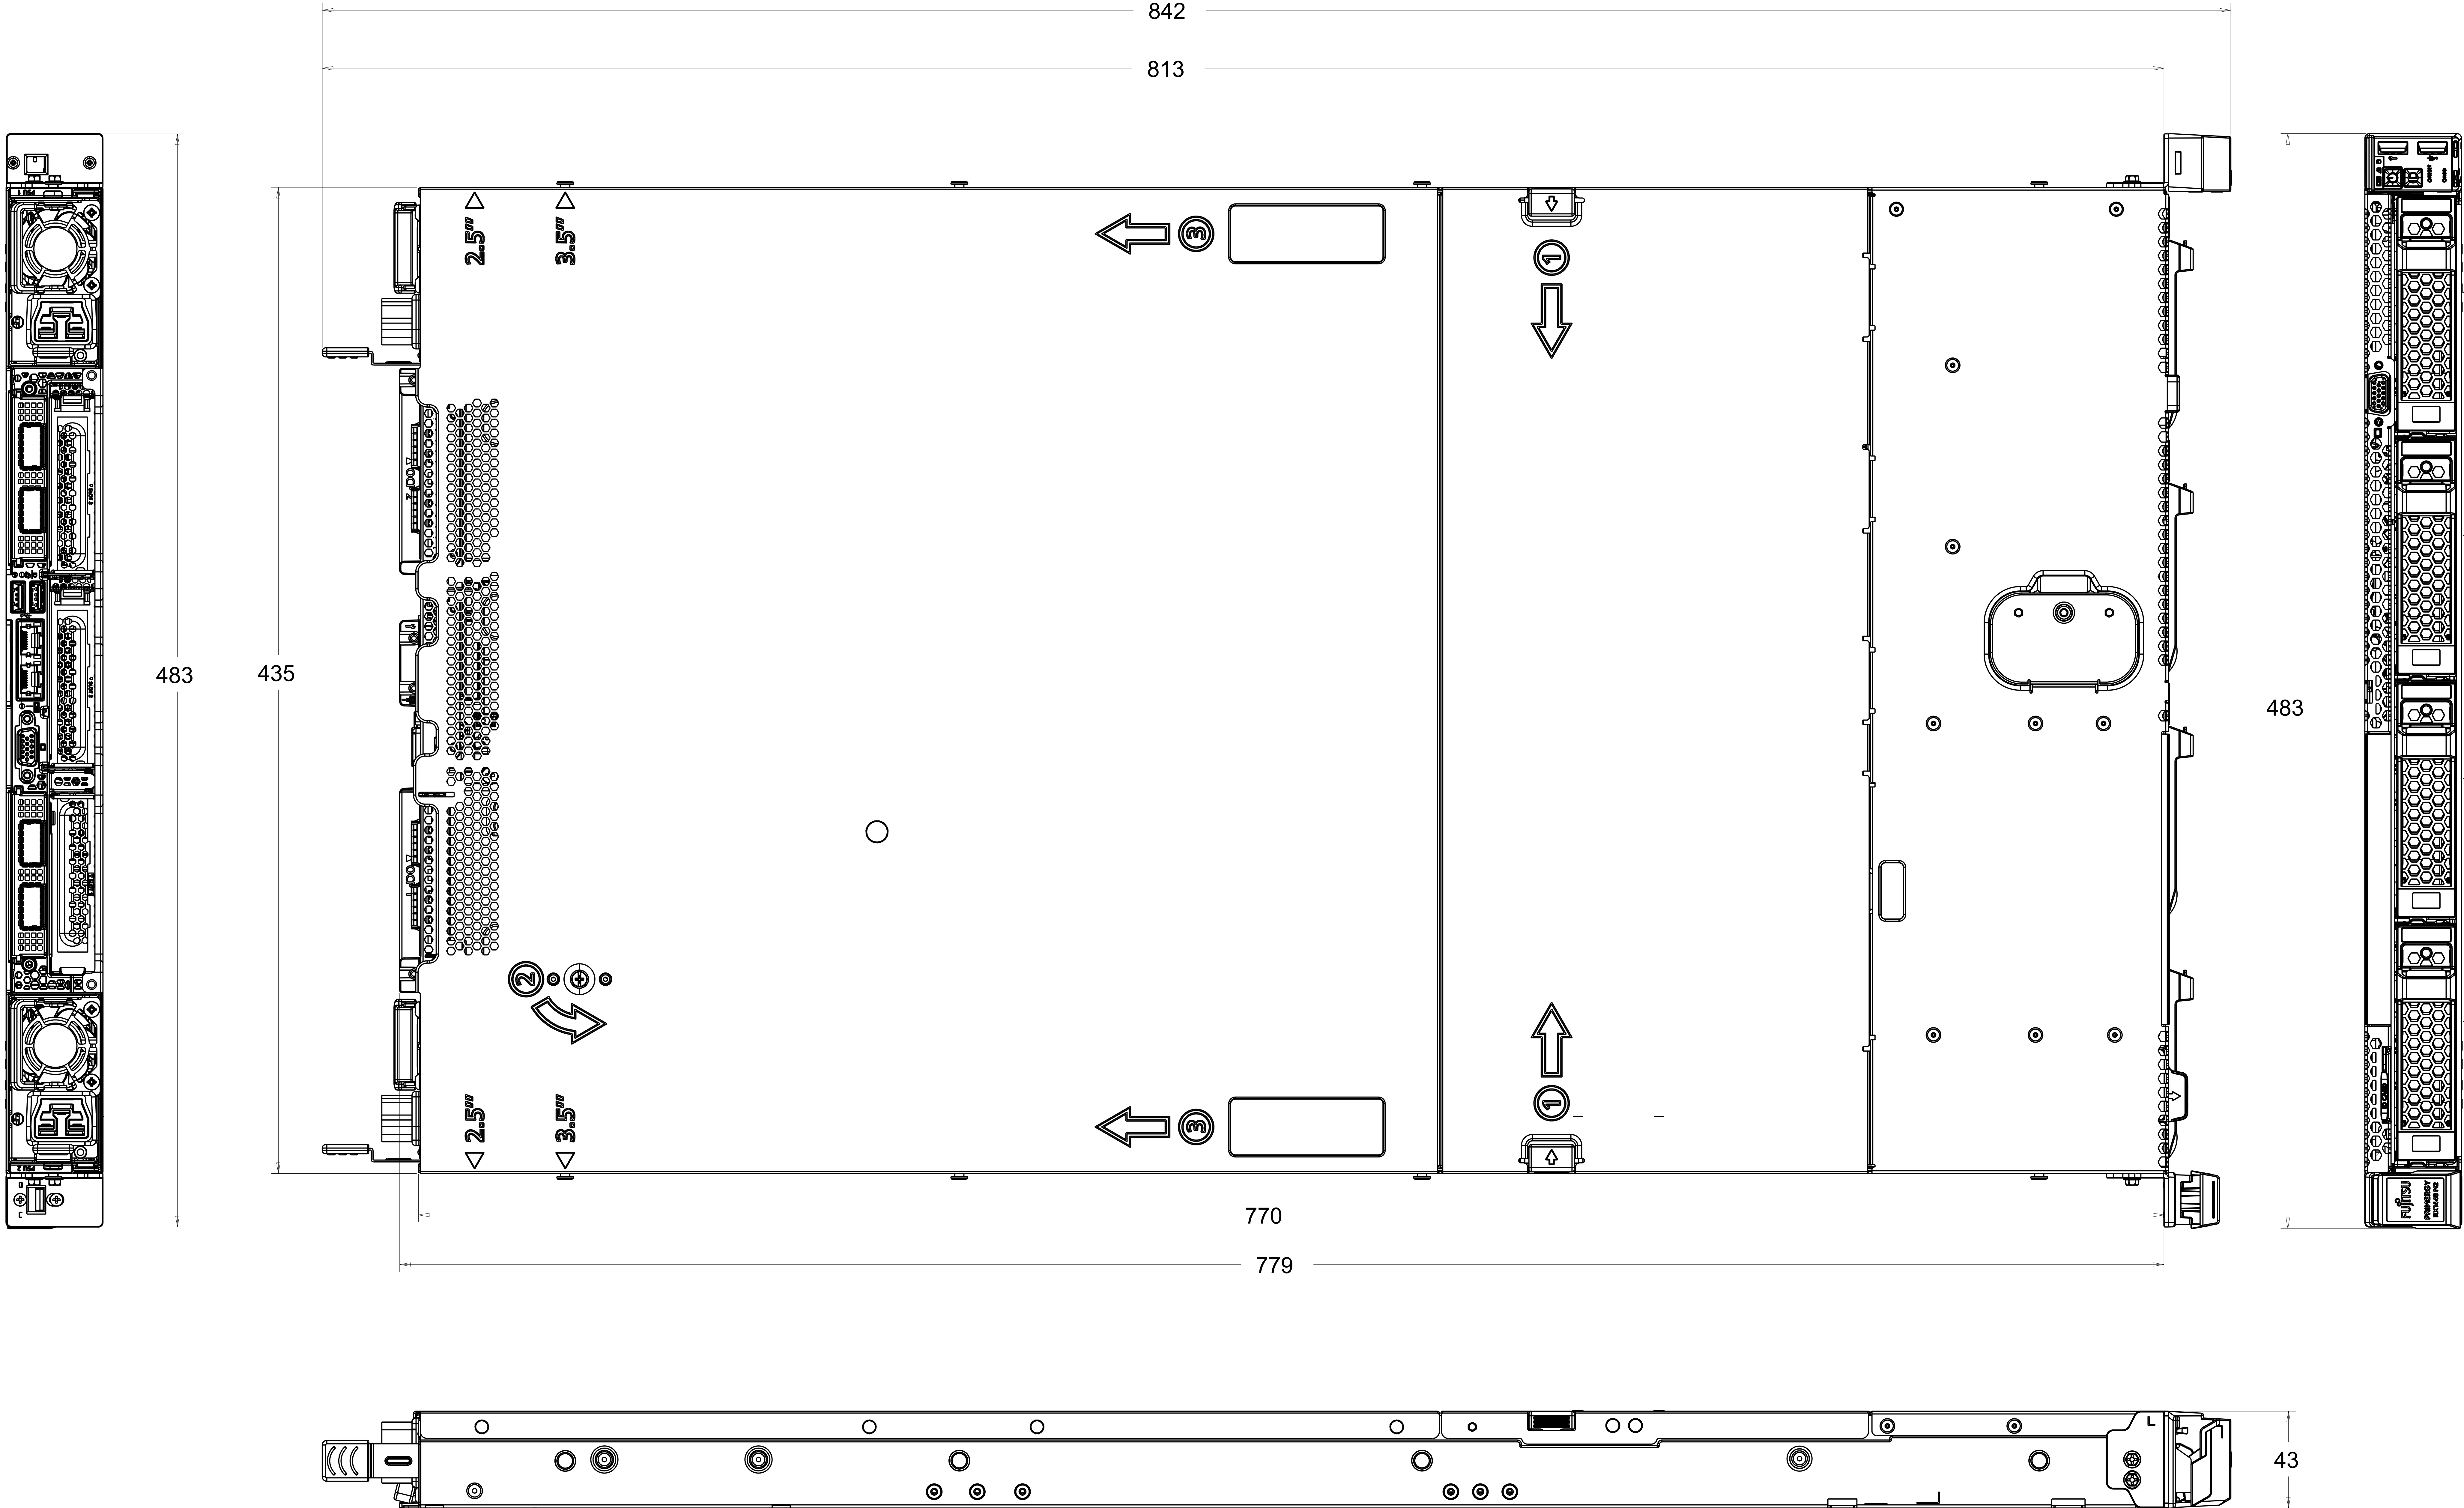

FUJITSU Server PRIMERGY RX1440 M2 4x3.5" Type w/DC PSU

FUJITSU Server PRIMERGY RX1440 M2 8x2.5" Type w/DC PSU

FUJITSU Server PRIMERGY RX1440 M2 8x2.5" Type w/AC PSU

FUJITSU Server PRIMERGY RX1440 M2 10x2.5" Type w/DC PSU