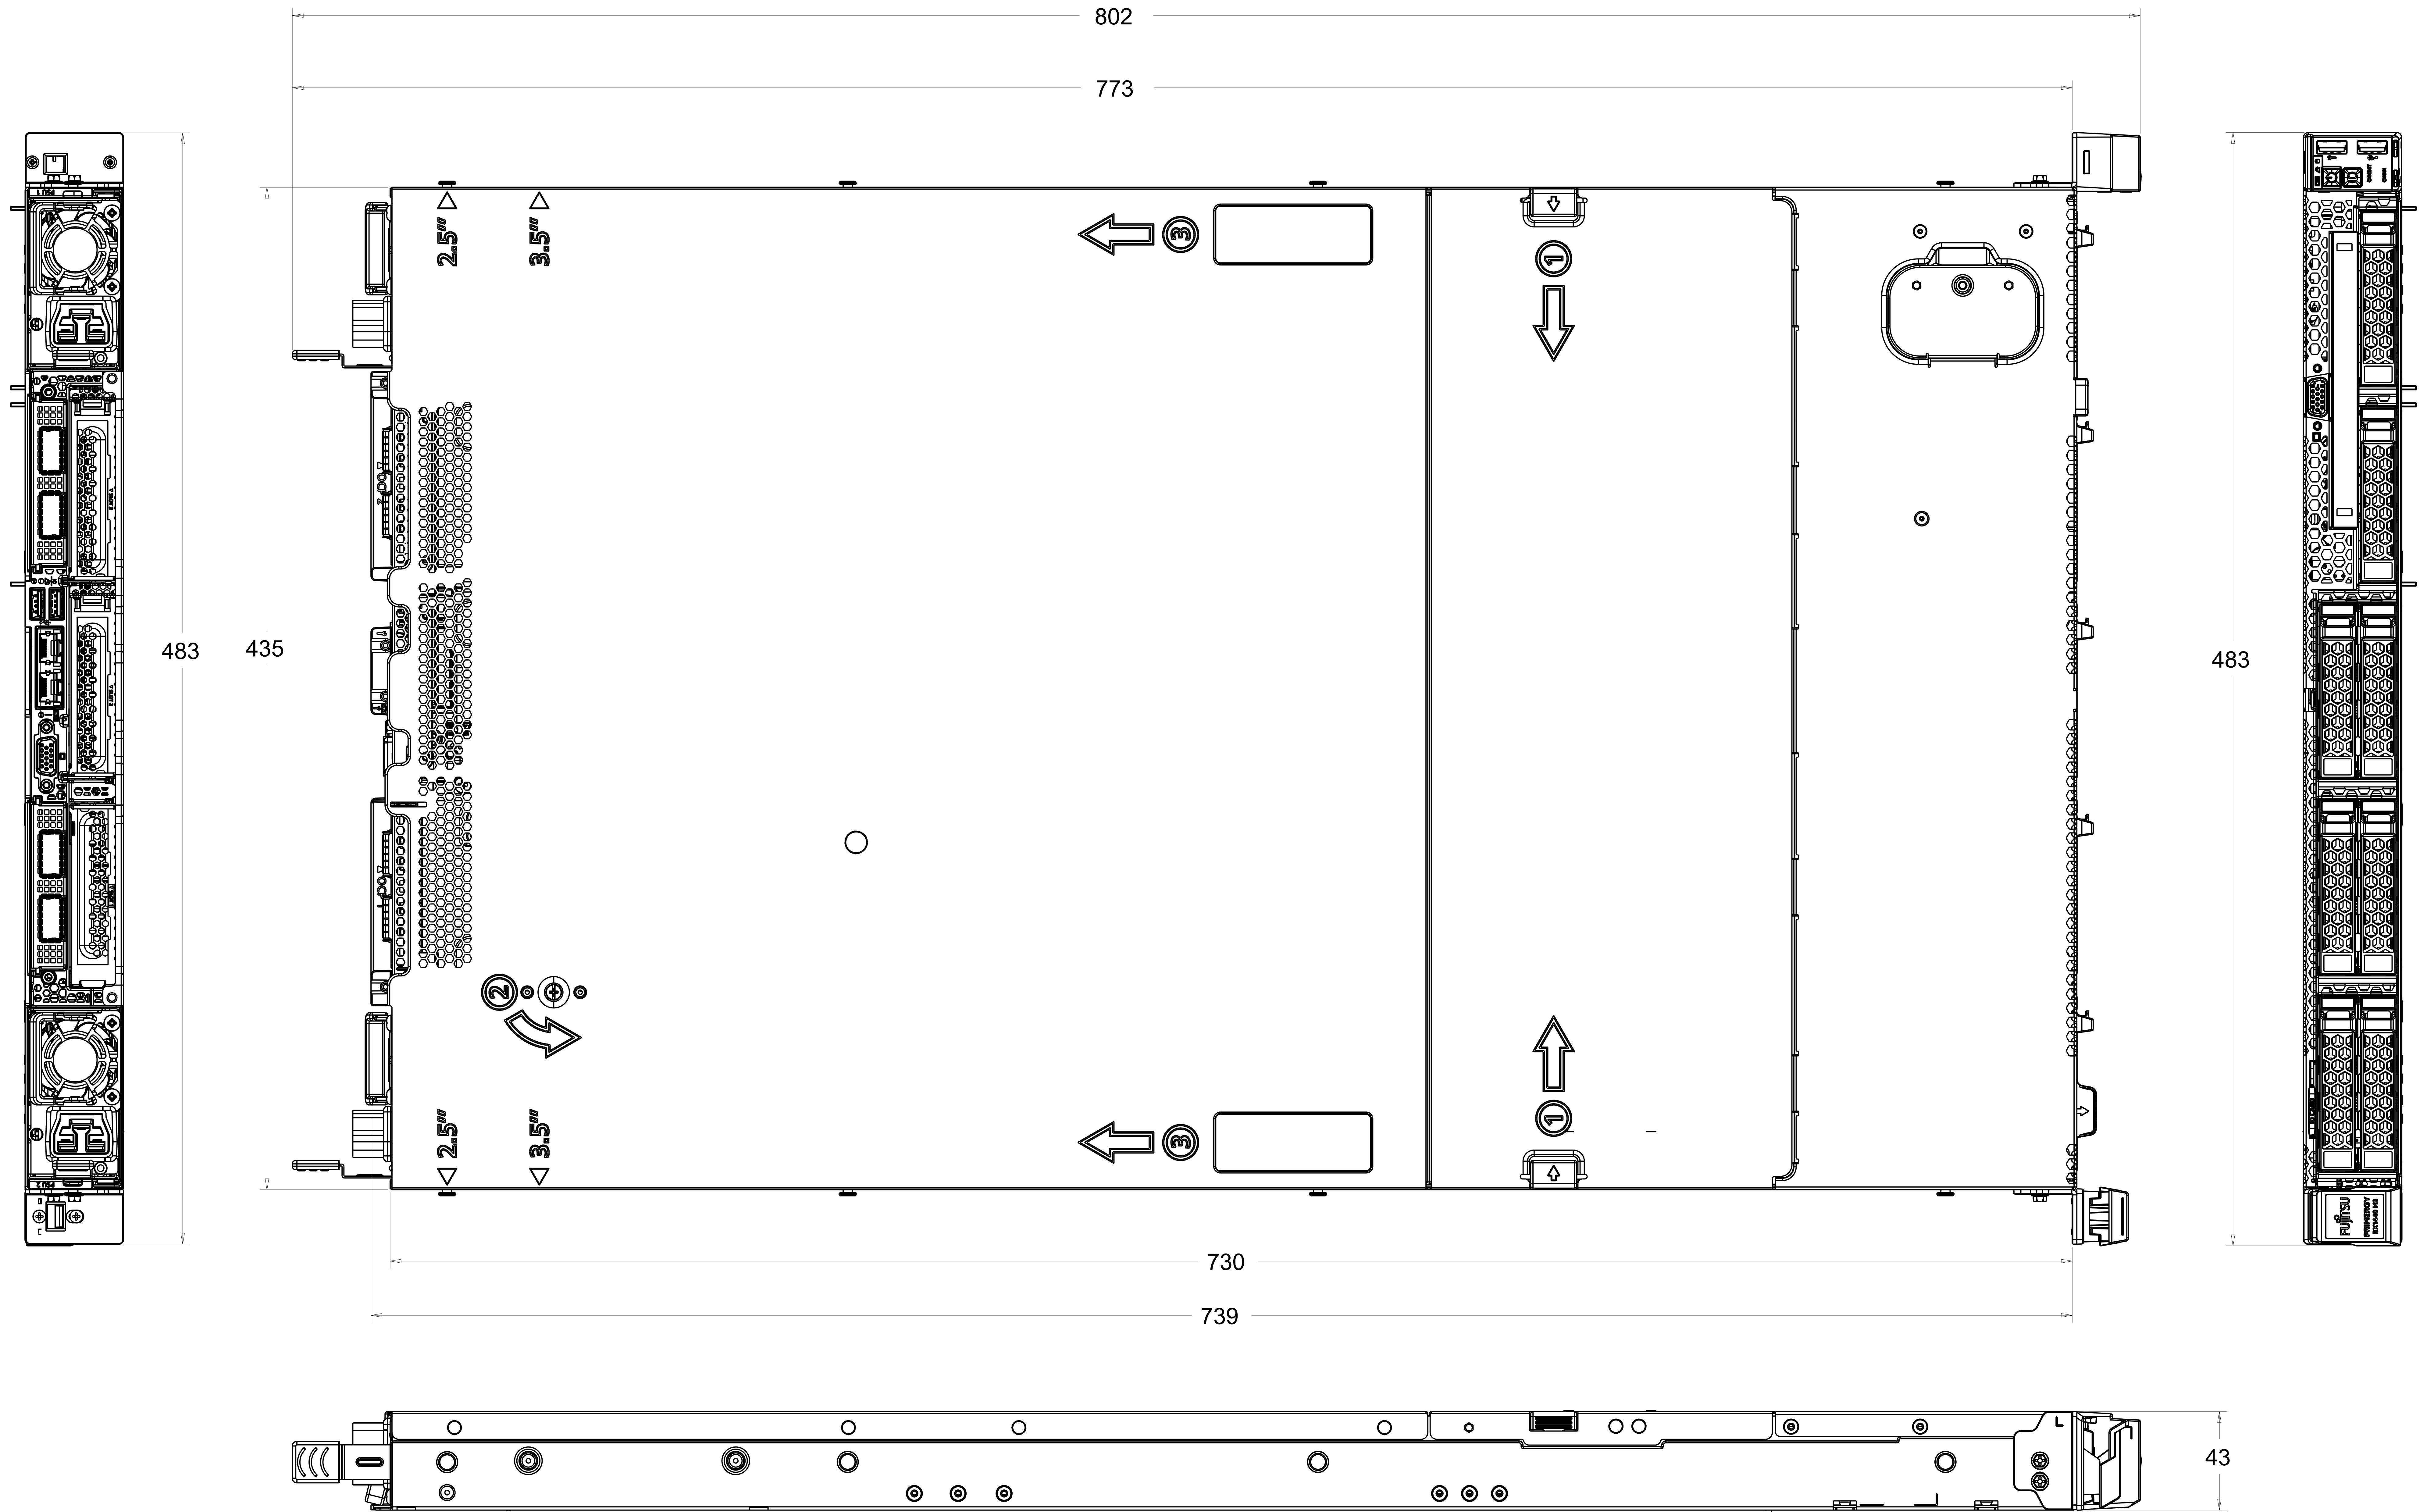

FUJITSU Server PRIMERGY RX1440 M2 4x3.5" Type w/DC PSU

FUJITSU Server PRIMERGY RX1440 M2 8x2.5" Type w/DC PSU

FUJITSU Server PRIMERGY RX1440 M2 8x2.5" Type w/AC PSU

FUJITSU Server PRIMERGY RX1440 M2 10x2.5" Type w/DC PSU