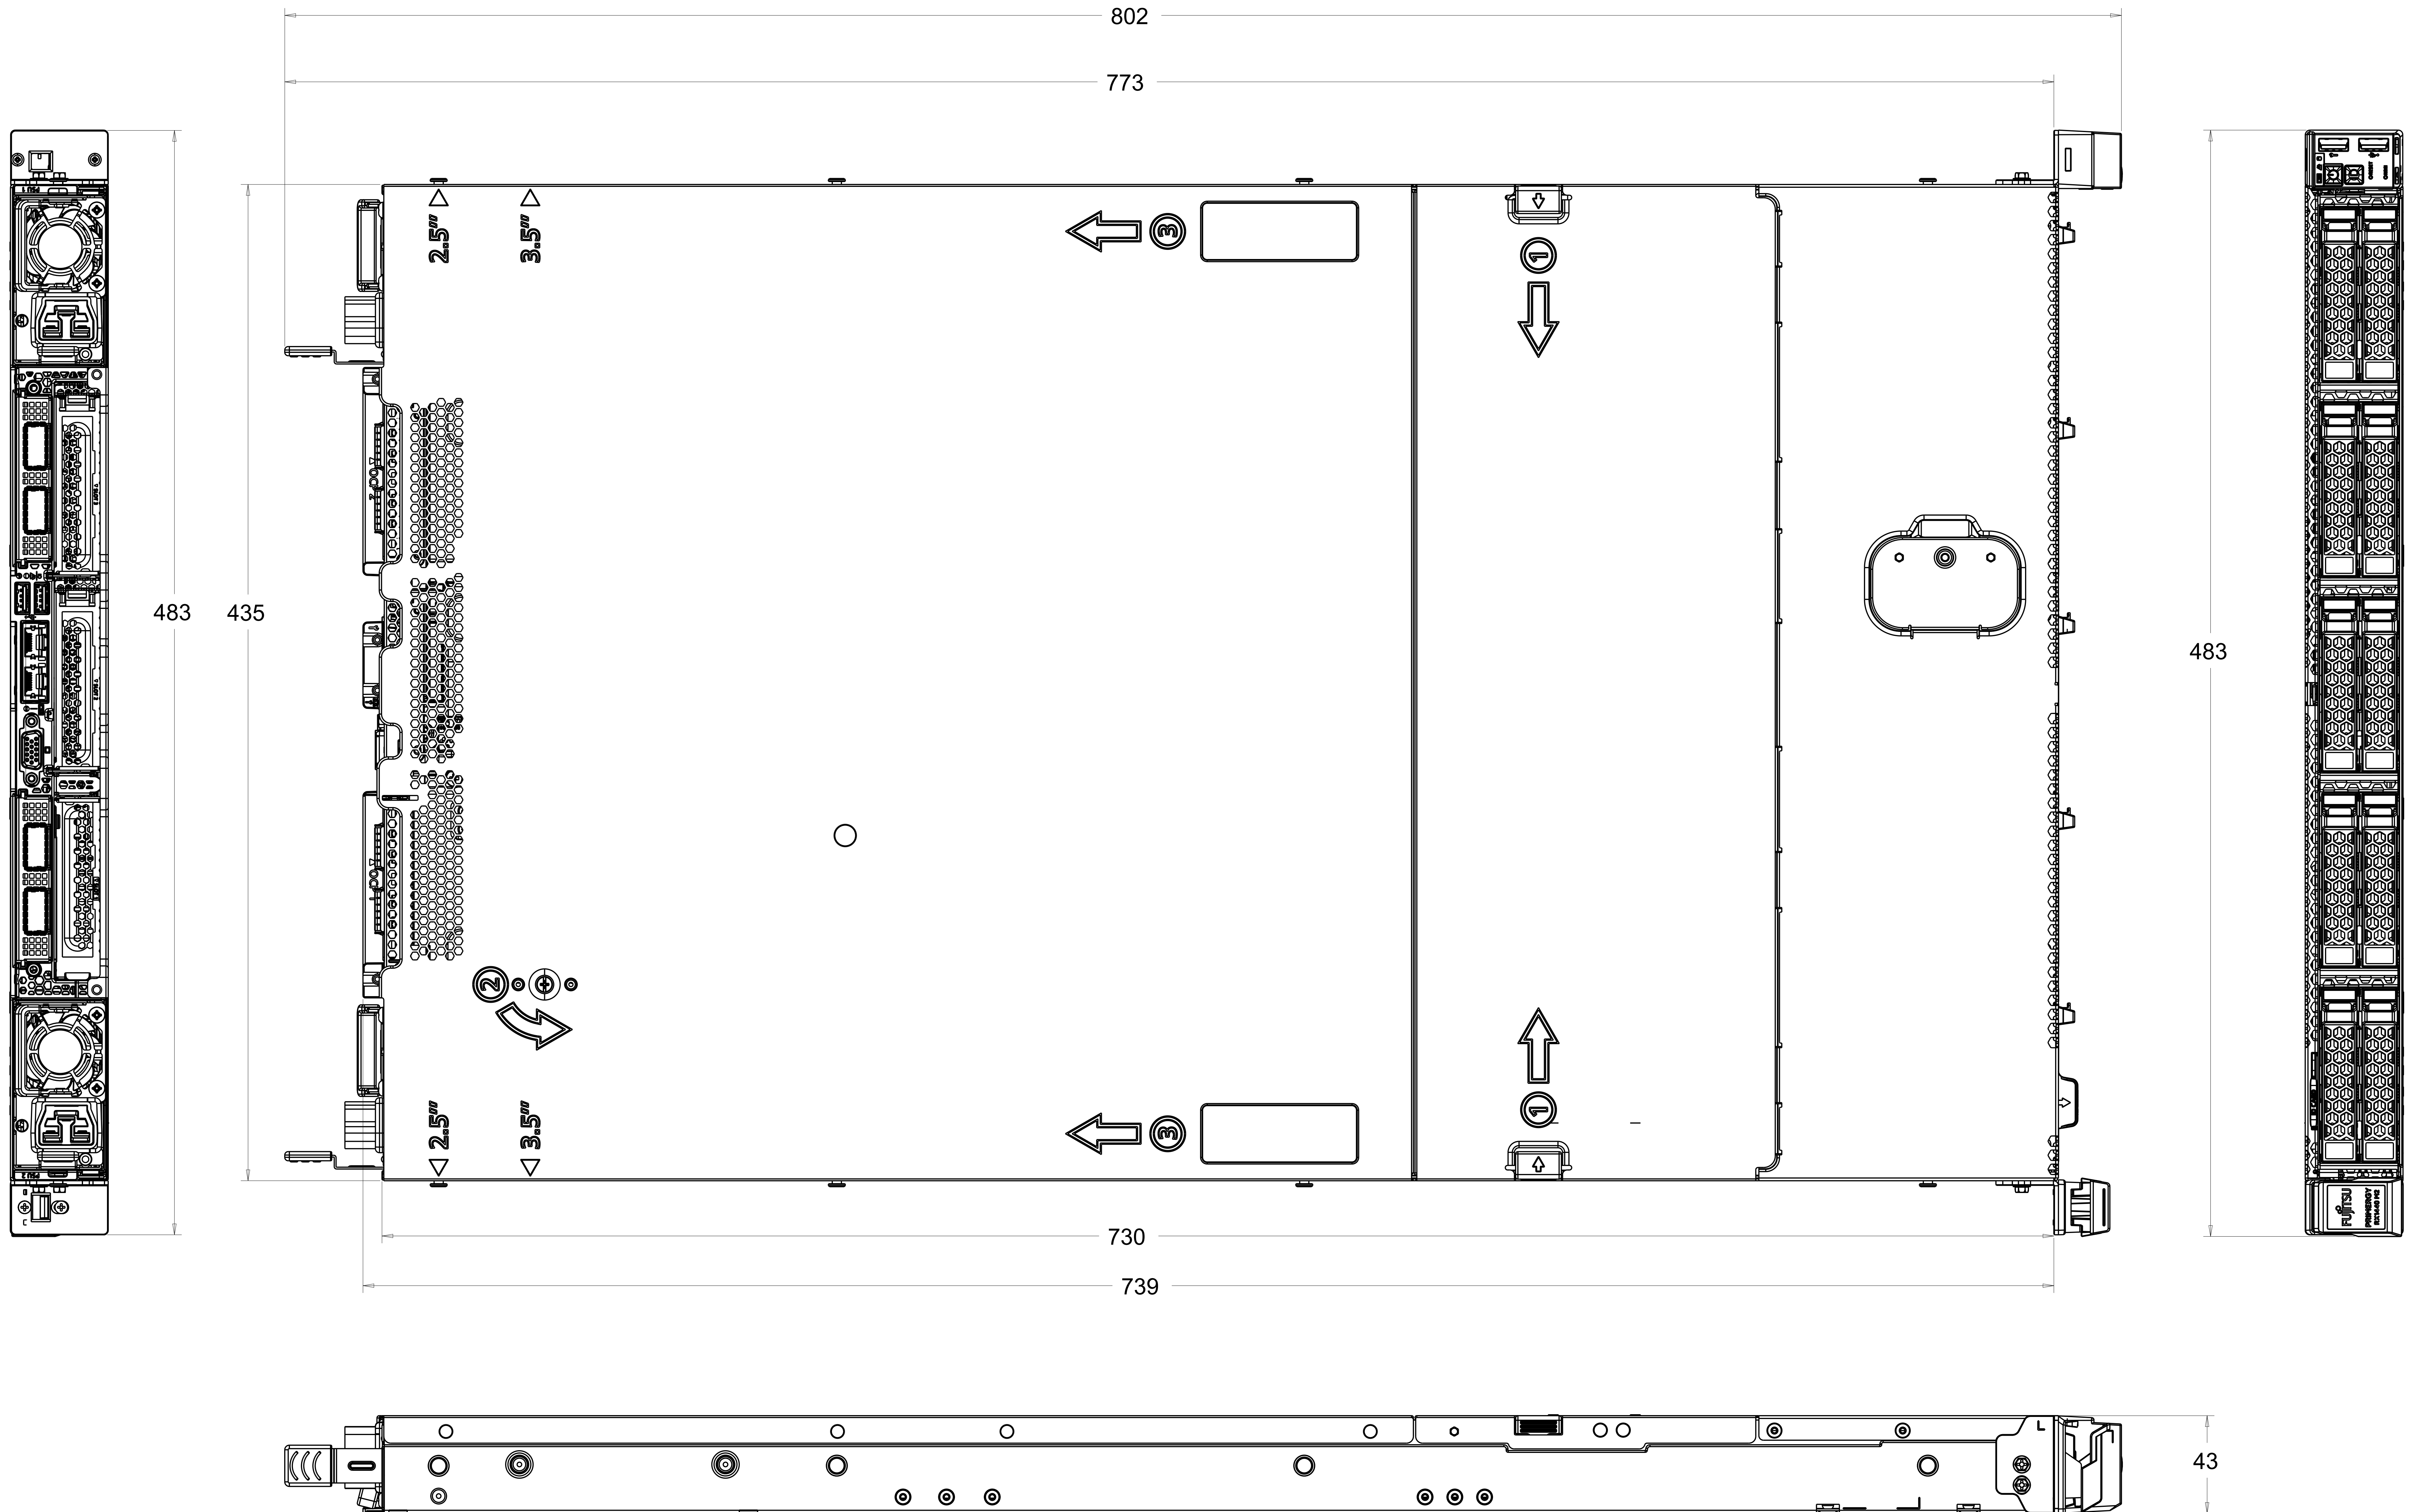

FUJITSU Server PRIMERGY RX1440 M2 4x3.5" Type w/DC PSU

FUJITSU Server PRIMERGY RX1440 M2 8x2.5" Type w/DC PSU

FUJITSU Server PRIMERGY RX1440 M2 8x2.5" Type w/AC PSU

FUJITSU Server PRIMERGY RX1440 M2 10x2.5" Type w/DC PSU