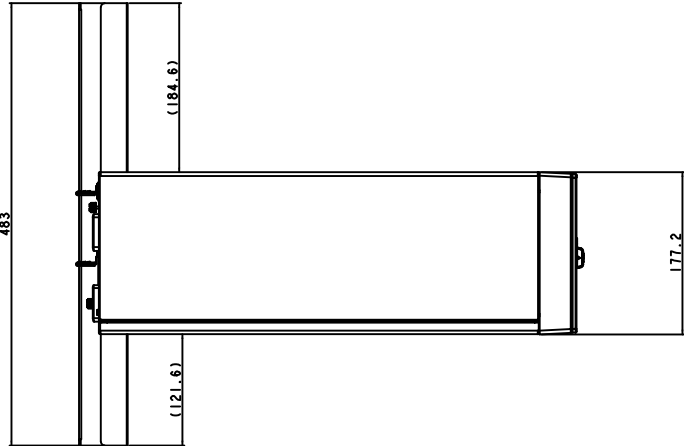

PRIMERGY TX1330 M5 Tower Type

PRIMERGY TX1330 M5 Rackmount Type