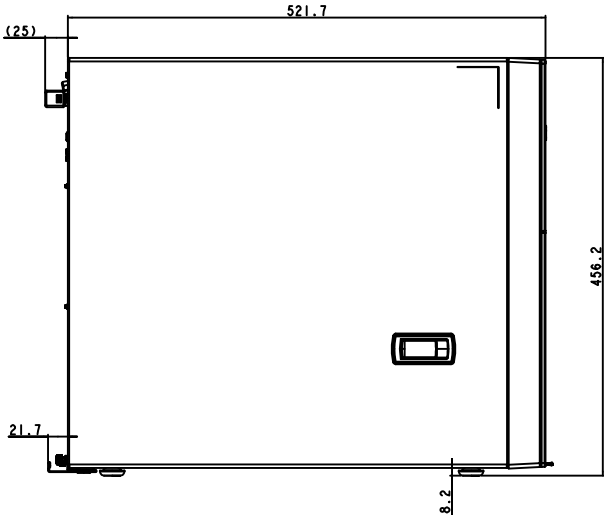

PRIMERGY TX1330 M5 Tower Type

PRIMERGY TX1330 M5 Rackmount Type