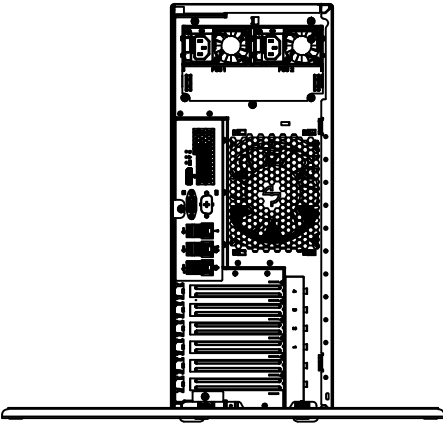

PRIMERGY TX1330 M5 Tower Type

PRIMERGY TX1330 M5 Rackmount Type