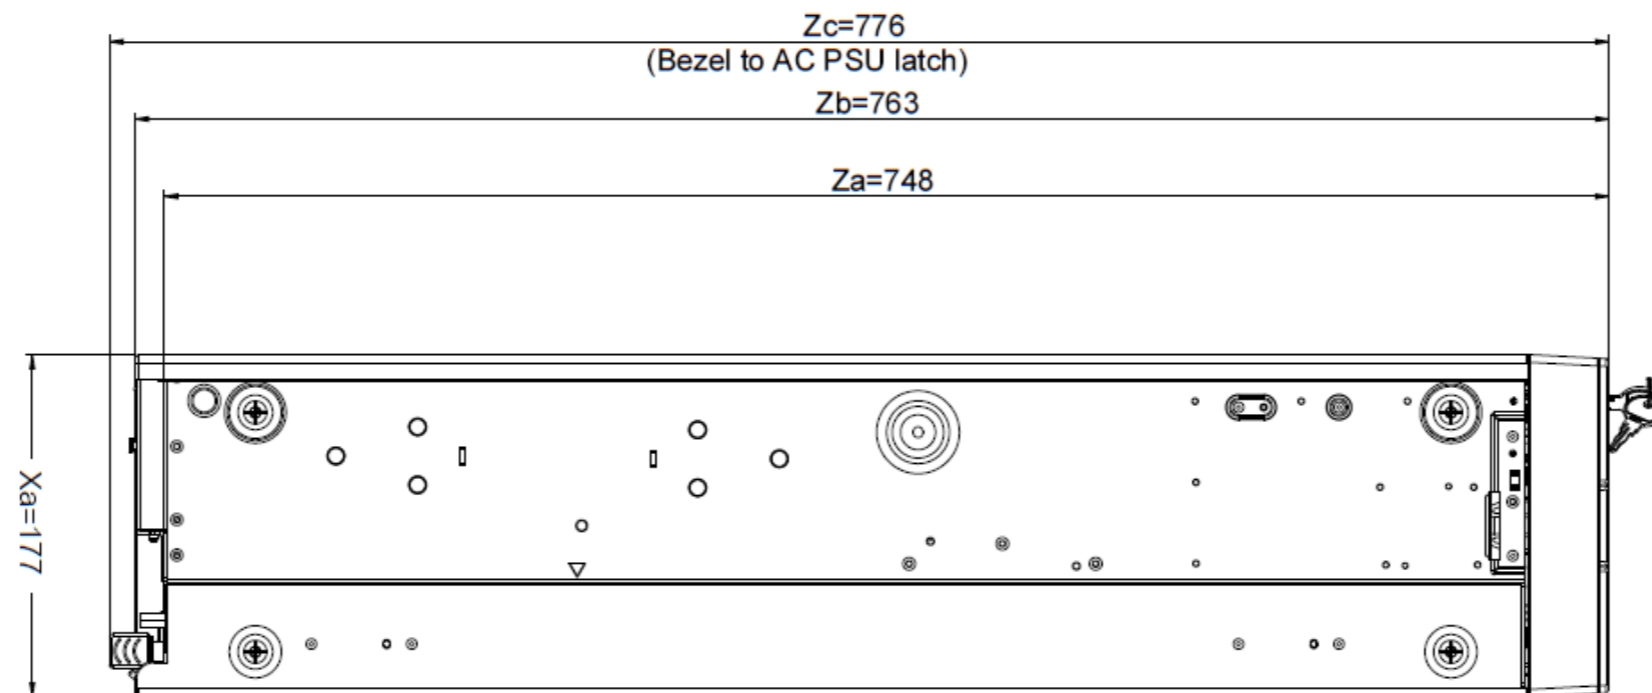

# Fujitsu Server PRIMERGY TX2550 M7 Rack 3.5x8