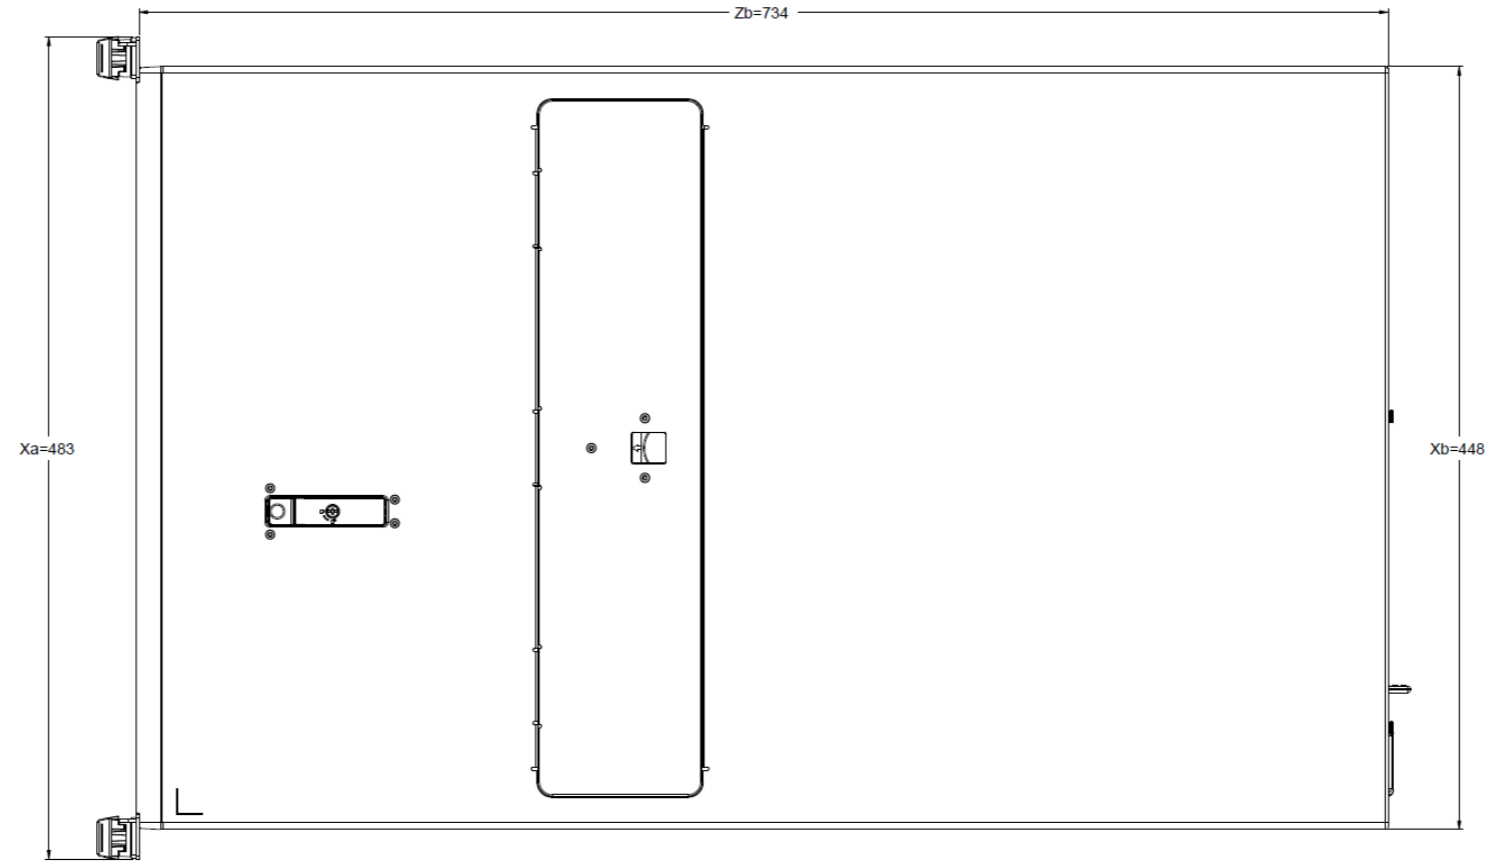

Fujitsu Server PRIMERGY TX2550 M7 Rack 2.5x24