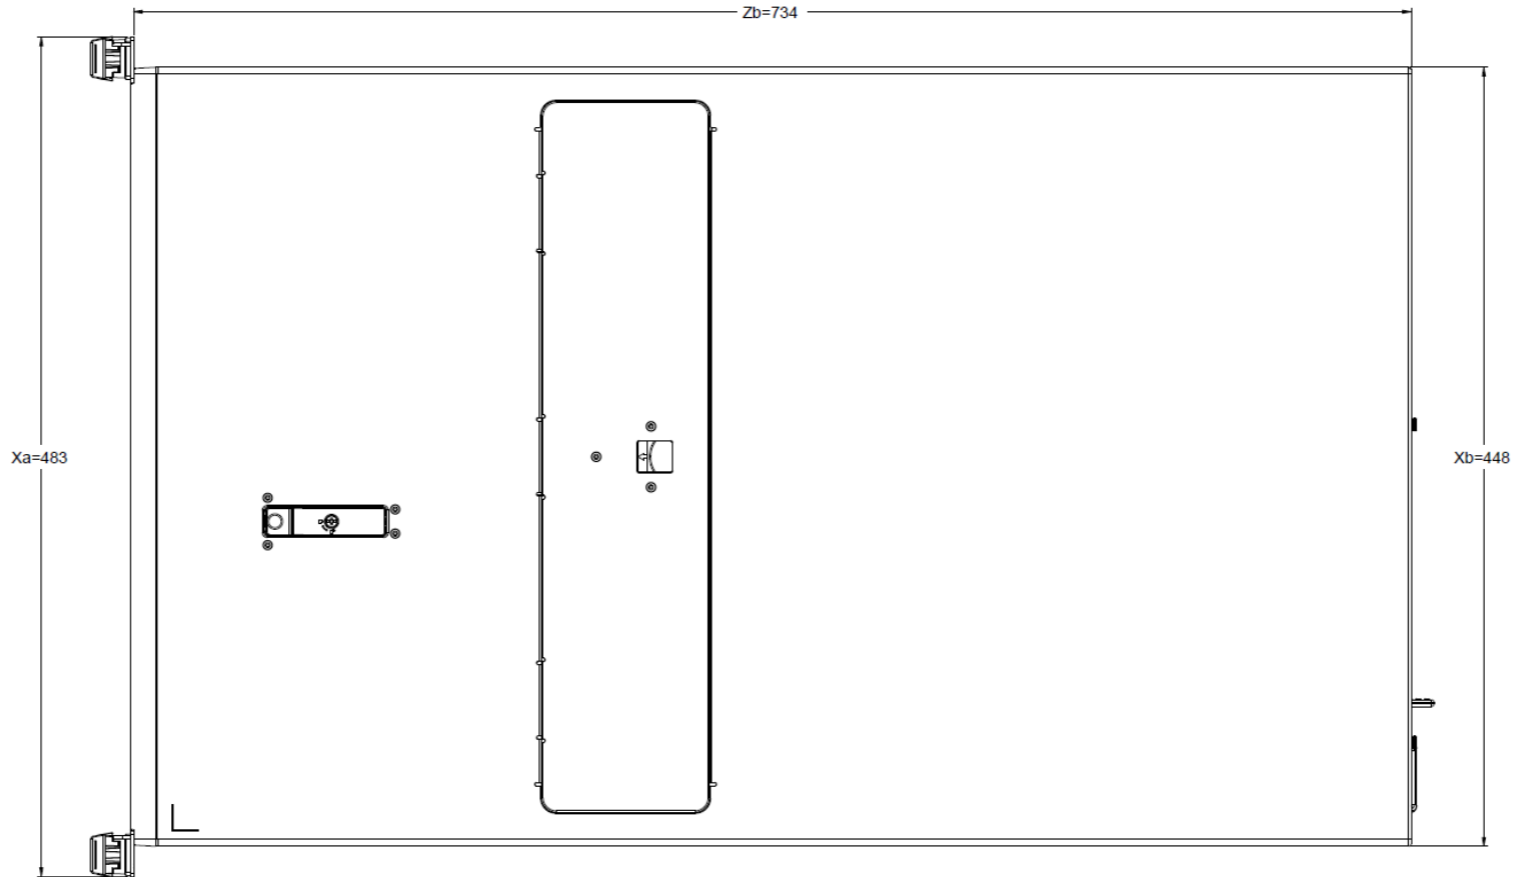

# Fujitsu Server PRIMERGY TX2550 M7 Rack 3.5x8