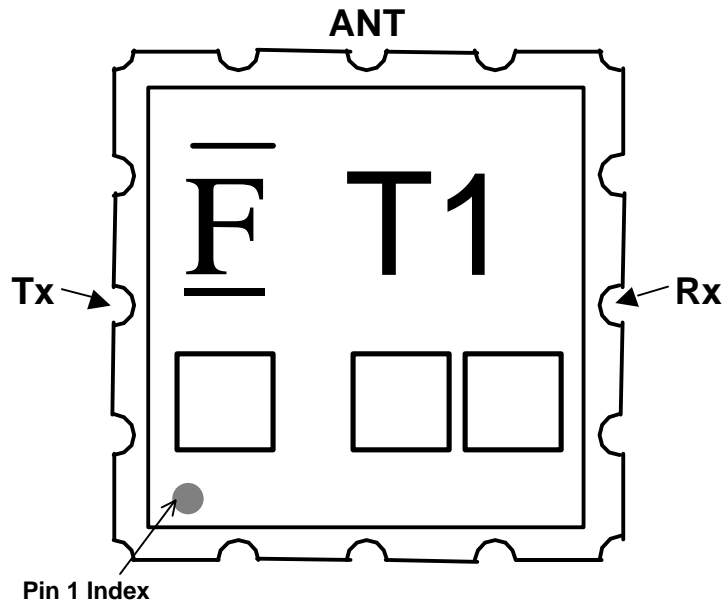

5mm sq. SAW Duplexer(D6CZ)

Dec. 19, 2003
Version(1.0)

5.0 x 5.0 x 1.5 (1.7max) mm

FAR-D6CZ-1G8550-D1T1

FAR-D6CZ-1G8550-D1T2

Top VIEW