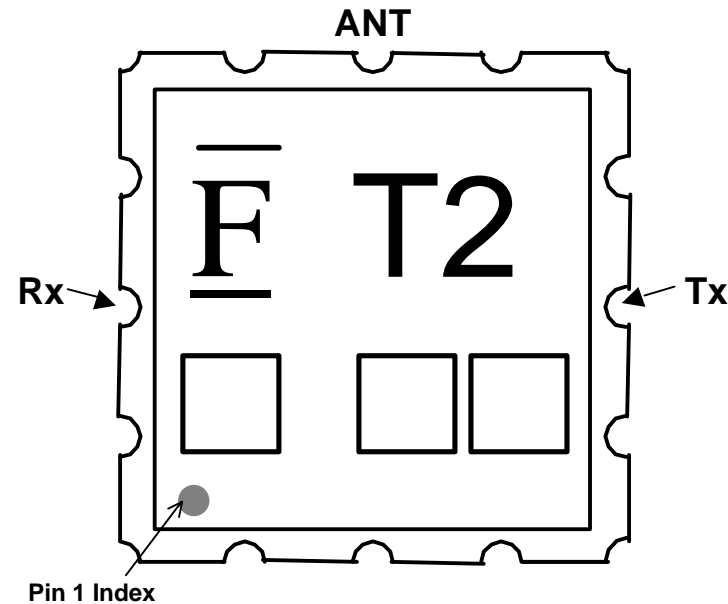

5mm sq. SAW Duplexer(D6CZ)

Dec. 19, 2003
Version(1.0)

5.0 x 5.0 x 1.5 (1.7max) mm

FAR-D6CZ-1G8550-D1T1

FAR-D6CZ-1G8550-D1T2

Top VIEW