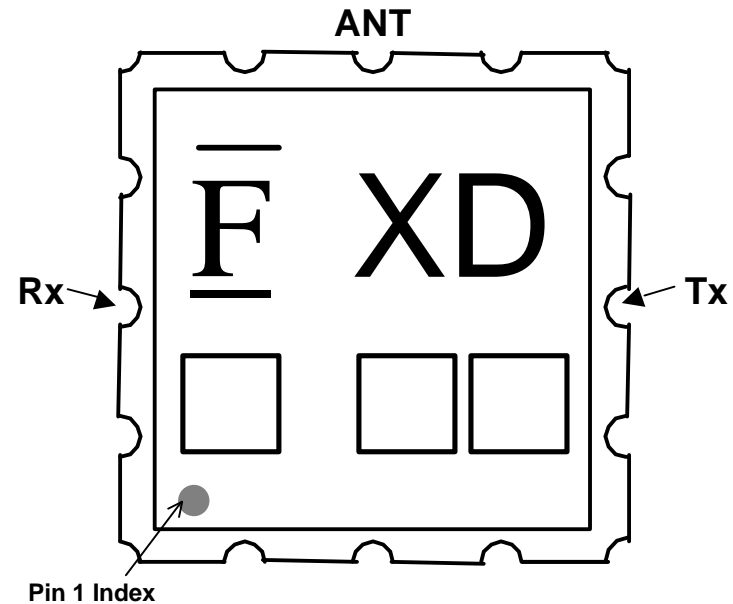

5mm sq. SAW Duplexer(D6CZ)

Mar. 2, 2006
Version(1.0)

5.0 x 5.0 x 1.5 (1.7max) mm

FAR-D6CZ-1G9600-D1XC

FAR-D6CZ-1G9600-D1XD

Top VIEW