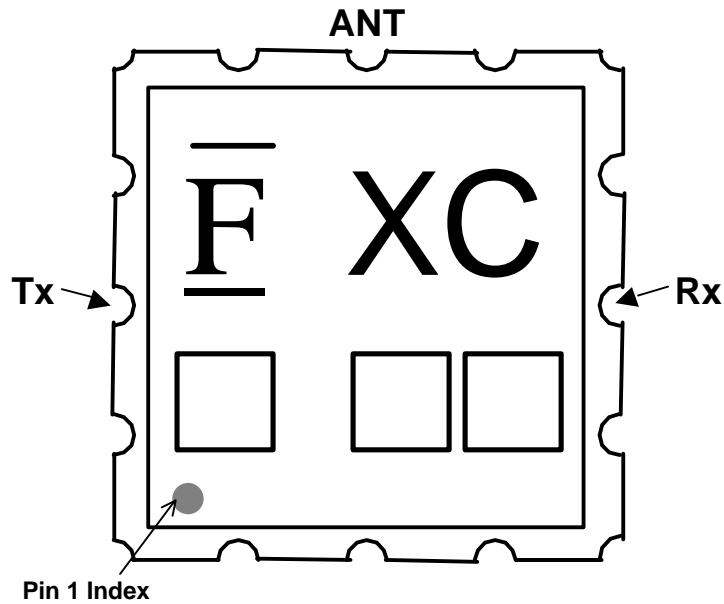

5mm sq. SAW Duplexer(D6CZ)

Mar. 2, 2006
Version(1.0)

5.0 x 5.0 x 1.5 (1.7max) mm

FAR-D6CZ-1G9600-D1XC

FAR-D6CZ-1G9600-D1XD

Top VIEW