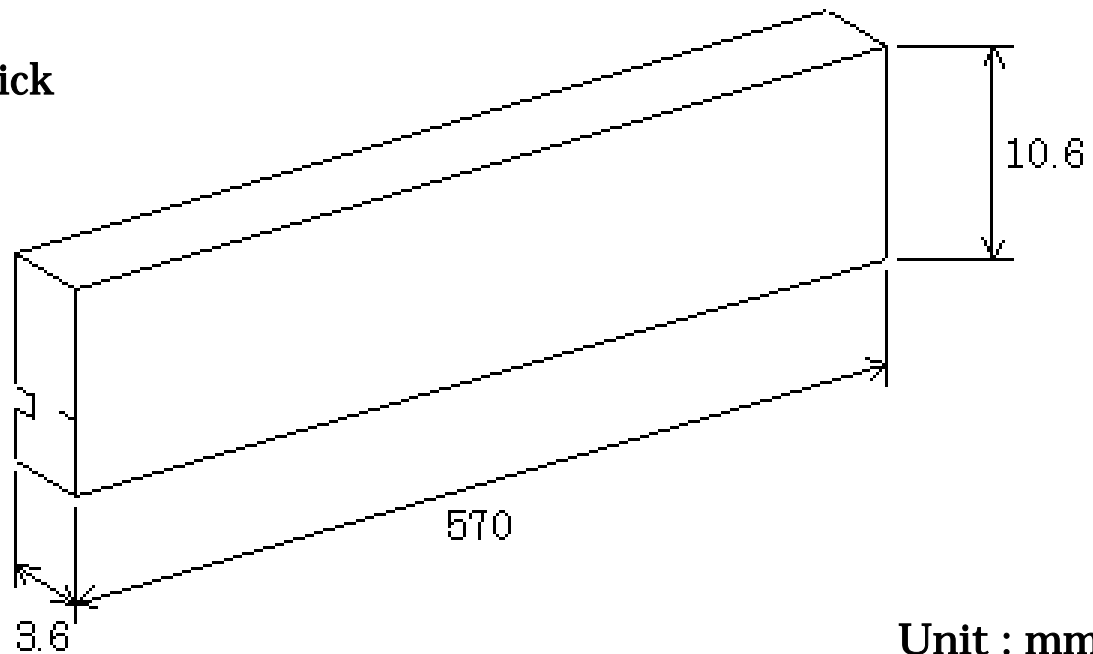

*Stick Specification of
SIP (5 Pins) IF SAW Filter*

Dimension of Stick

40 pieces / 1 stick

Unit : mm

Dimension of Packing box

1000 pieces : 25 sticks / 1 packing box